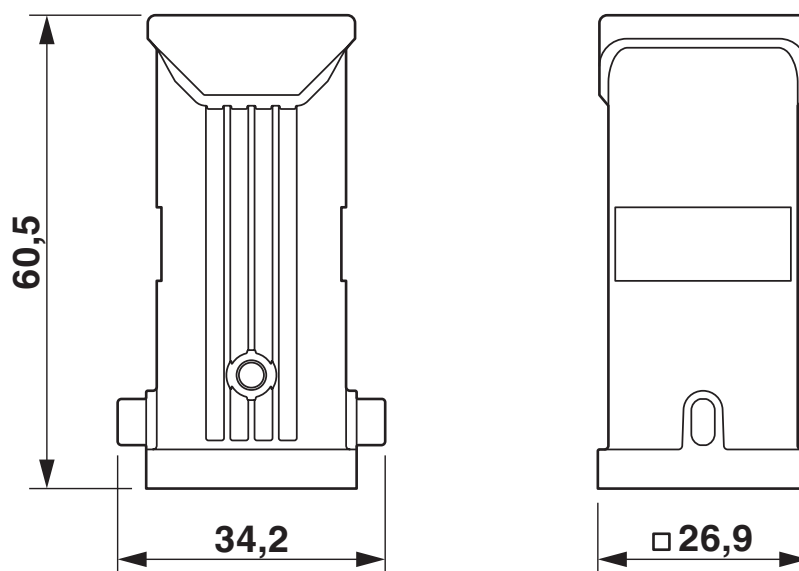

1419229

<https://www.phoenixcontact.com/pc/products/1419229>

Drawings

Dimensional drawing

Dimensional drawing