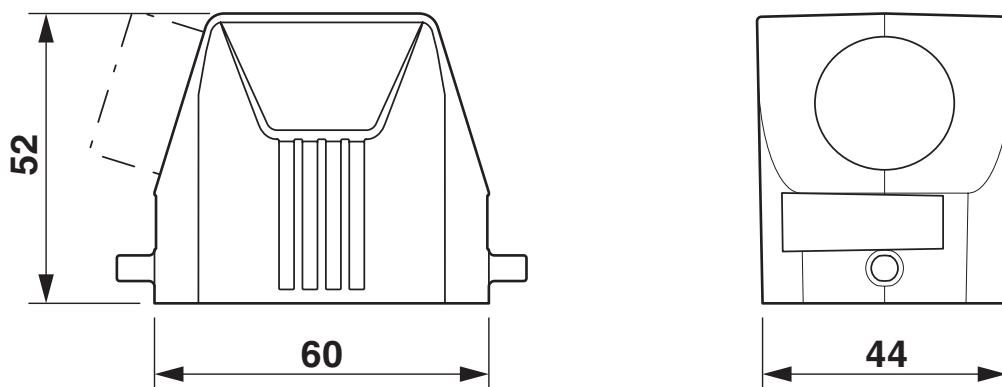

Dimensions

Dimensional drawing	
Width	44 mm
Height	52 mm
Length	60 mm

Material specifications

Color	gray aluminum
Housing surface material	uncoated
Impact strength	IK08
Housing material	Die-cast aluminum, salt water resistant

Type of the screw connection	1x M20
Locking type	Pin

Housing - HC-STA-B06-HLFS-1STM20-EL-AL

1412570

<https://www.phoenixcontact.com/pc/products/1412570>

Drawings

Dimensional drawing

Dimensional drawing

1412570