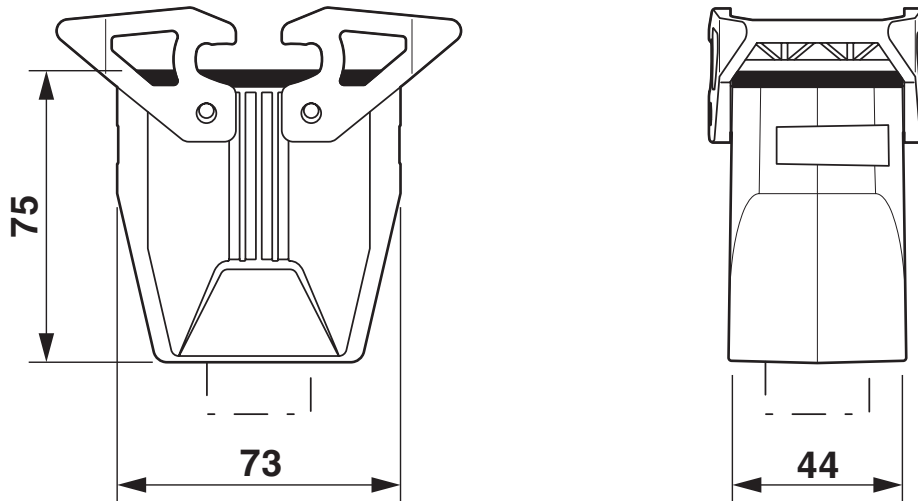

Dimensions

Dimensional drawing	
Width	44 mm
Height	73 mm
Length	73 mm

Material specifications

Color	gray aluminum
Flammability rating according to UL 94	V0 (Interlock)
Sealing material	NBR, conductive (profile gasket)
Housing surface material	uncoated
Locking latch material	PA
Impact strength	IK09
Housing material	Die-cast aluminum, salt water resistant

Mechanical properties

Mechanical data

Type of the screw connection	1x Pg16
Locking type	Latch

1412581

<https://www.phoenixcontact.com/pc/products/1412581>

Drawings

Dimensional drawing

Dimensional drawing