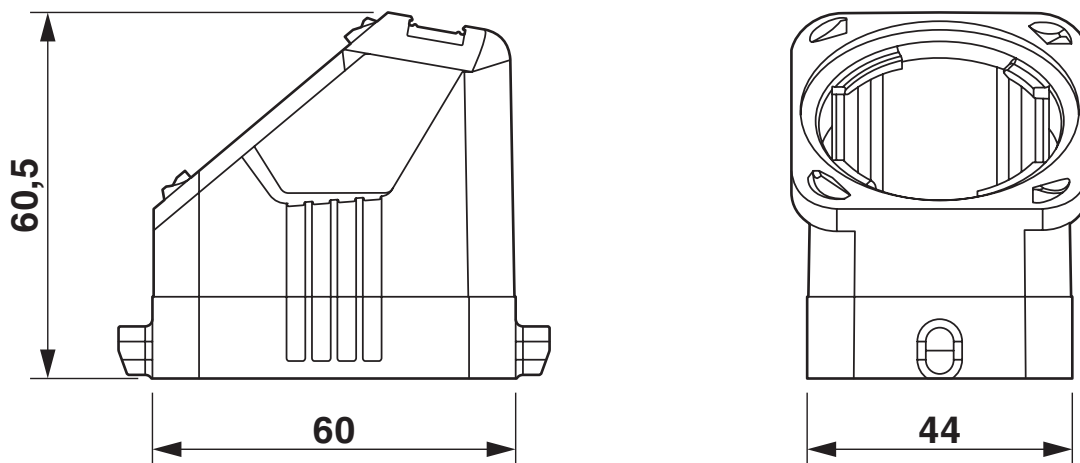

Mechanical properties

Housing - HC-EVO-B06-HLFS-PLBK

1407619

<https://www.phoenixcontact.com/pc/products/1407619>

Mechanical data

Locking type	Pin
--------------	-----

Mounting

Assembly instructions	The sleeve base housing must be supplemented with the EVO screw connection. The EVO screw connection is available in four sizes. It facilitates the creation of a straight or a side cable outlet. The EVO screw connection is mounted with the aid of, for example, a pipe wrench
-----------------------	--

Housing - HC-EVO-B06-HLFS-PLBK

1407619

<https://www.phoenixcontact.com/pc/products/1407619>

Drawings

Dimensional drawing

Dimensional drawing

Housing - HC-EVO-B06-HLFS-PLBK

1407619