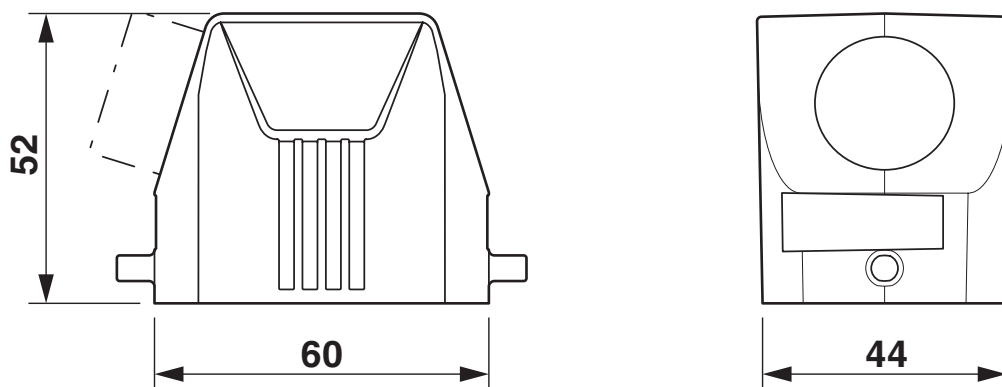

Dimensions

Dimensional drawing	
Width	44 mm
Height	52 mm
Length	60 mm

Material specifications

Color	gray aluminum
Housing surface material	uncoated
Impact strength	IK08
Housing material	Die-cast aluminum, salt water resistant

Type of the screw connection	1x M25
Locking type	Pin

Housing - HC-STA-B06-HLFS-1STM25-EL-AL

1412571

<https://www.phoenixcontact.com/pc/products/1412571>

Drawings

Dimensional drawing

Dimensional drawing

1412571