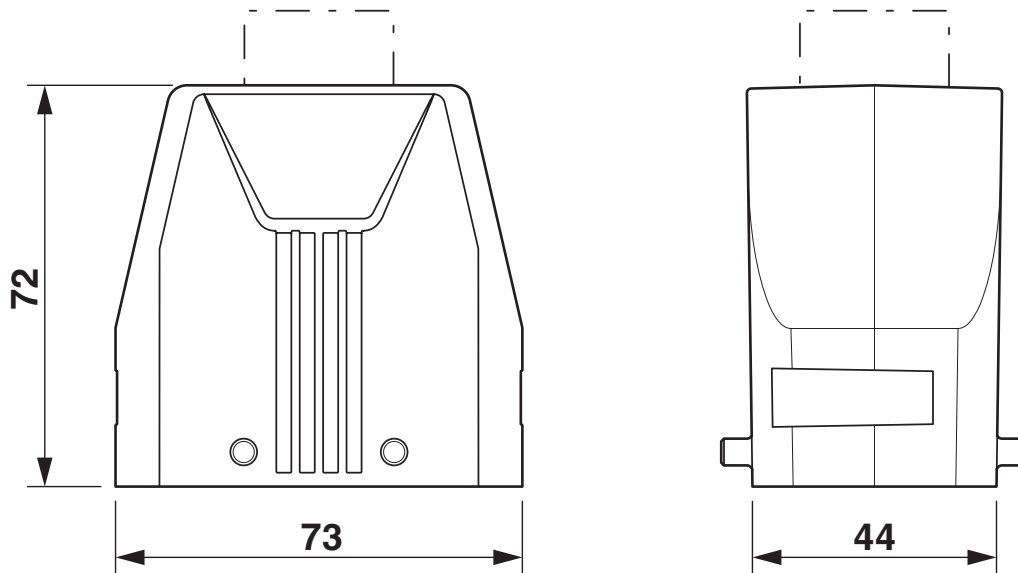

Dimensions

Dimensional drawing	
Width	44 mm
Height	72 mm
Length	73 mm

Material specifications

Color	gray aluminum
Housing surface material	uncoated
Impact strength	IK09
Housing material	Die-cast aluminum, salt water resistant

Type of the screw connection	1x M25
Locking type	Pin

Drawings

Dimensional drawing

Dimensional drawing

1412596

<https://www.phoenixcontact.com/pc/products/1412596>

Approvals

DNV