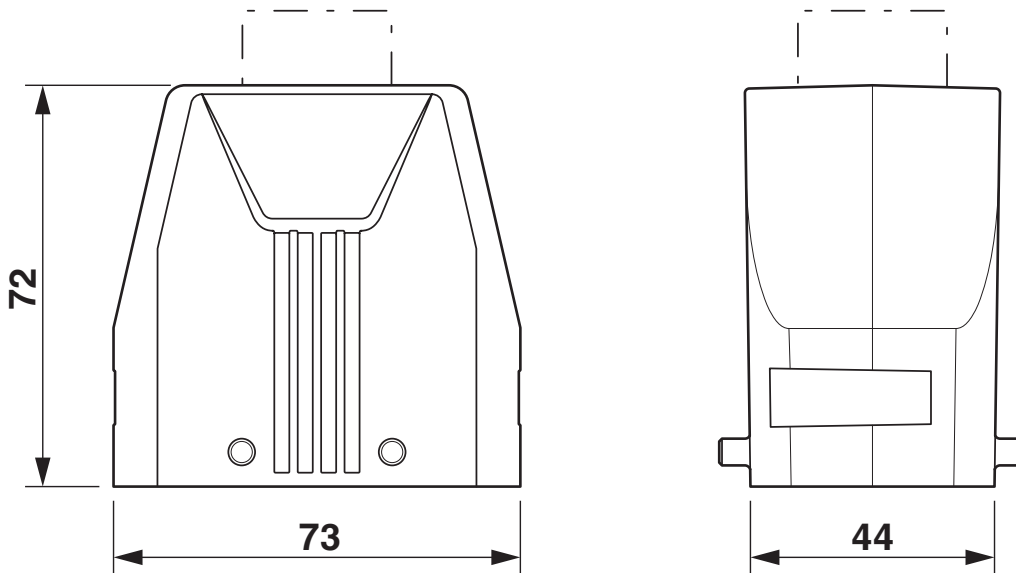

Dimensions

Dimensional drawing	
Width	44 mm
Height	72 mm
Length	73 mm

Material specifications

Color	gray aluminum
Housing surface material	uncoated
Impact strength	IK09
Housing material	Die-cast aluminum, salt water resistant

Type of the screw connection	1x M32
Locking type	Pin

Drawings

Dimensional drawing

Dimensional drawing

1412597

<https://www.phoenixcontact.com/pc/products/1412597>

Approvals

DNV