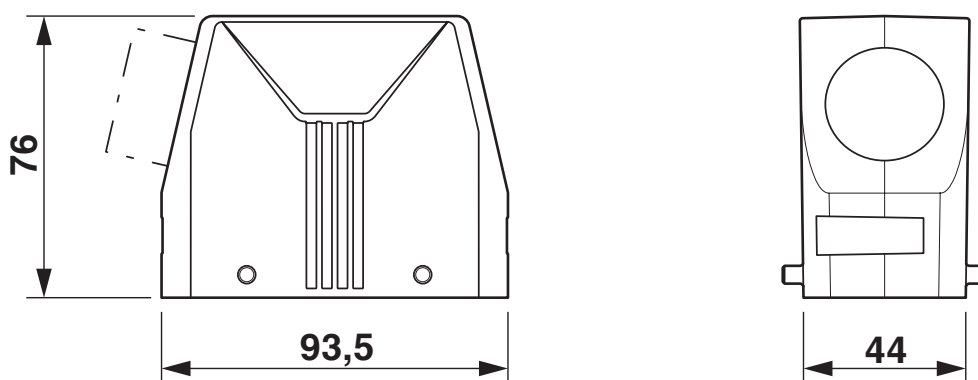

Housing - HC-STA-B16-HHFD-1STM32-EL-AL

1412649

<https://www.phoenixcontact.com/pc/products/1412649>

Drawings

Dimensional drawing

Dimensional drawing