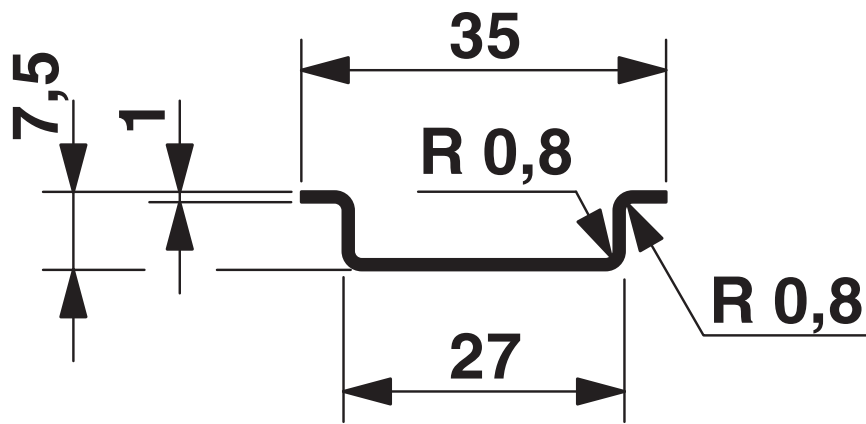

DIN rail, unperforated - NS 35/ 7,5 UNPERF 2000MM

0801681

<https://www.phoenixcontact.com/de/produkte/0801681>

Technical Data

Product properties

Product type	DIN rail
--------------	----------

Dimensions

Dimensional drawing	
Width	35 mm
Height	7.5 mm
Length	2000 mm

DIN rail, unperforated - NS 35/ 7,5 UNPERF 2000MM

0801681

<https://www.phoenixcontact.com/de/produkte/0801681>

Classifications

ECLASS

ECLASS-10.0.1	27400602
ECLASS-9.0	27400602
ECLASS-11.0	27400602
ECLASS-12.0	27400602