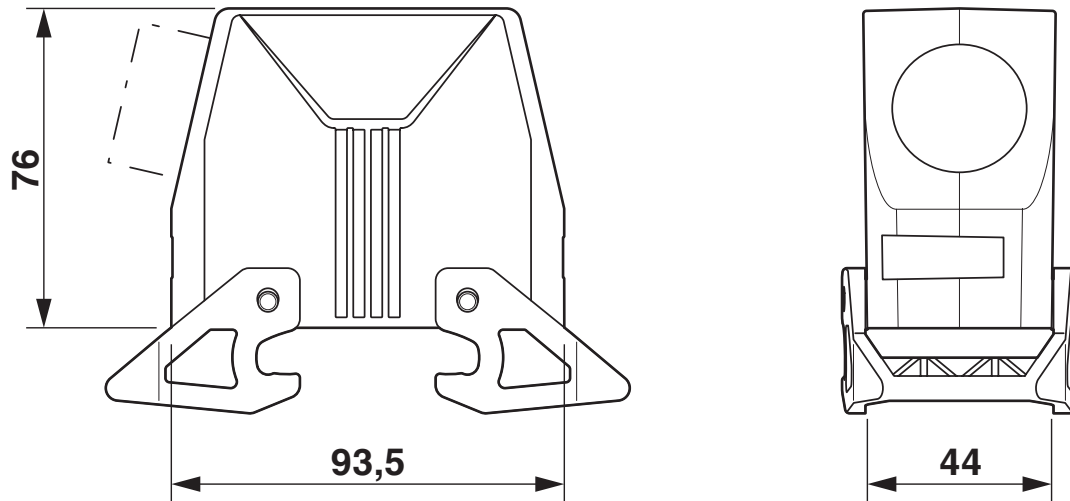

### Dimensions

Dimensional drawing	
Width	44 mm
Height	76 mm
Length	93.5 mm

## Drawings

Dimensional drawing

Dimensional drawing

1412706

<https://www.phoenixcontact.com/pc/products/1412706>