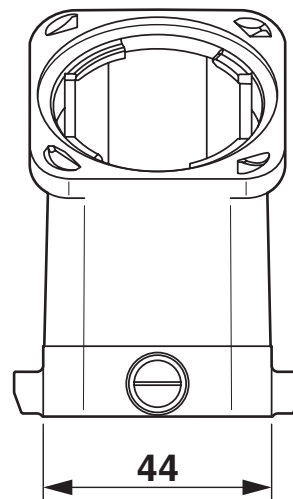

Dimensions

Dimensional drawing	
Width	44 mm
Height	78 mm
Length	93.5 mm

Material specifications

Color	black
Flammability rating according to UL 94	V0 (Housing)
Impact strength	IK09
Housing material	PA

Ambient conditions

Mechanical properties

Housing - HC-EVO-B16-HHFD-PLBK

1407643

<https://www.phoenixcontact.com/pc/products/1407643>

Mechanical data

Locking type	Pin
--------------	-----

Mounting

Assembly instructions	The sleeve base housing must be supplemented with the EVO screw connection. The EVO screw connection is available in 4 sizes. It enables the creation of a straight or a lateral cable outlet. The EVO screw connection is assembled by hand or using a pipe wrench.
-----------------------	--

Housing - HC-EVO-B16-HHFD-PLBK

1407643

<https://www.phoenixcontact.com/pc/products/1407643>

Drawings

Dimensional drawing

Dimensional drawing

Housing - HC-EVO-B16-HHFD-PLBK

1407643