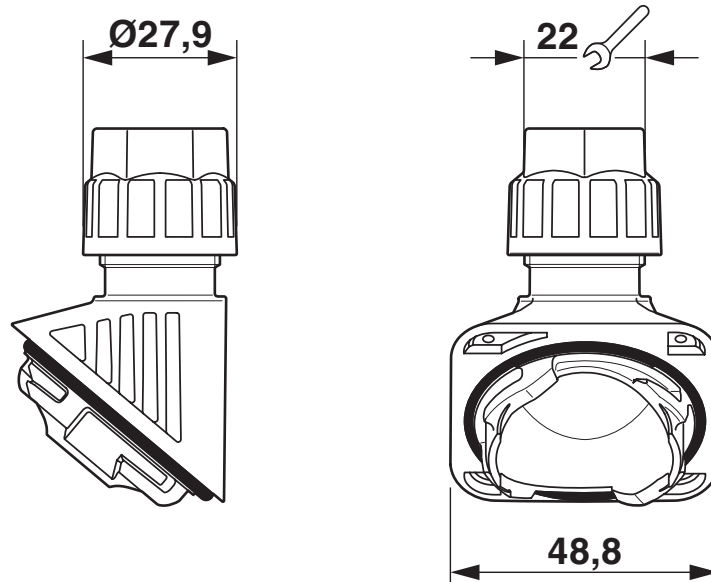

### Dimensions

Dimensional drawing	
Width	48.7 mm
Height	59 mm
Depth	60.5 mm
Wrench size, union nut	22 mm

## Drawings

Dimensional drawing

Dimensional drawing