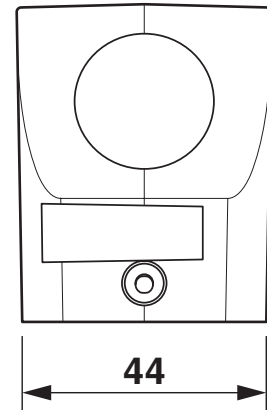

Dimensions

Dimensional drawing	
Width	44 mm
Height	57 mm
Length	73 mm

Material specifications

Color	gray aluminum
Housing surface material	uncoated
Impact strength	IK08
Housing material	Die-cast aluminum, salt water resistant

Housing - HC-STA-B10-HLFS-1STP16-EL-AL

1412627

<https://www.phoenixcontact.com/pc/products/1412627>

Drawings

Dimensional drawing

Dimensional drawing

Housing - HC-STA-B10-HLFS-1STP16-EL-AL

1412627