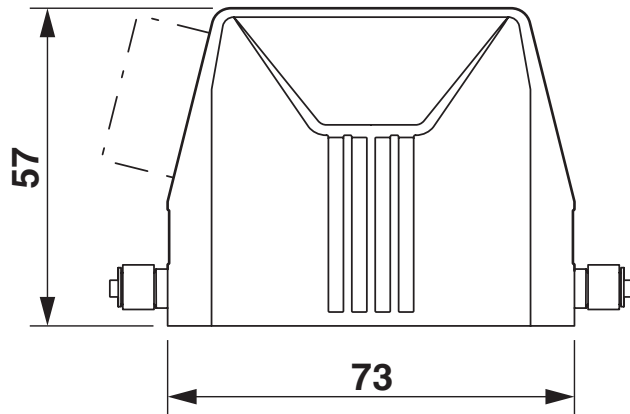

Dimensions

Dimensional drawing	
Width	44 mm
Height	57 mm
Length	73 mm

Material specifications

Color	gray aluminum
Housing surface material	uncoated
Impact strength	IK08
Housing material	Die-cast aluminum, salt water resistant

Housing - HC-STA-B10-HLFS-1STP16-EL-AL

1412627

<https://www.phoenixcontact.com/pc/products/1412627>

Application	Standard
-------------	----------

Mechanical properties

Mechanical data

Type of the screw connection	1x Pg16
Locking type	Pin

Housing - HC-STA-B10-HLFS-1STP16-EL-AL

1412627

<https://www.phoenixcontact.com/pc/products/1412627>

Drawings

Dimensional drawing

Dimensional drawing

Housing - HC-STA-B10-HLFS-1STP16-EL-AL

1412627