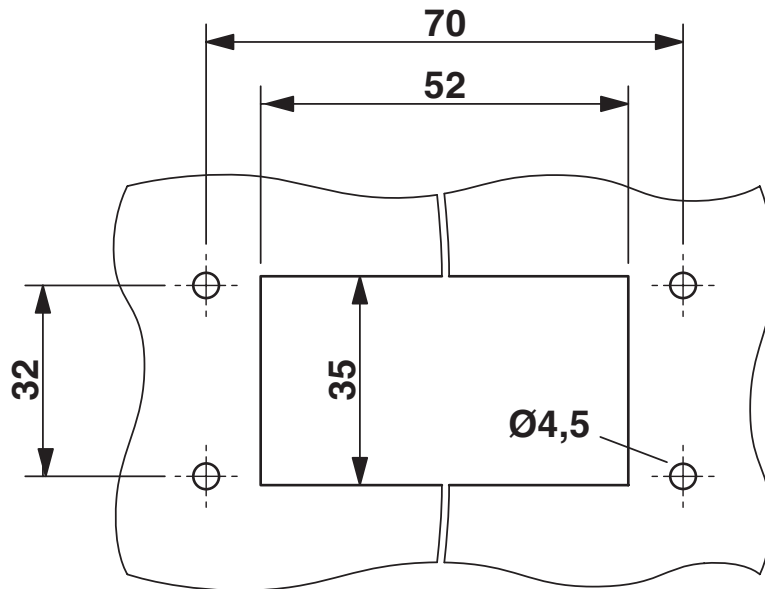

Housing - HC-STA-B06-BWS-ELC-AL

1411318

<https://www.phoenixcontact.com/pc/products/1411318>

Drawings

Dimensional drawing

Mounting cutout