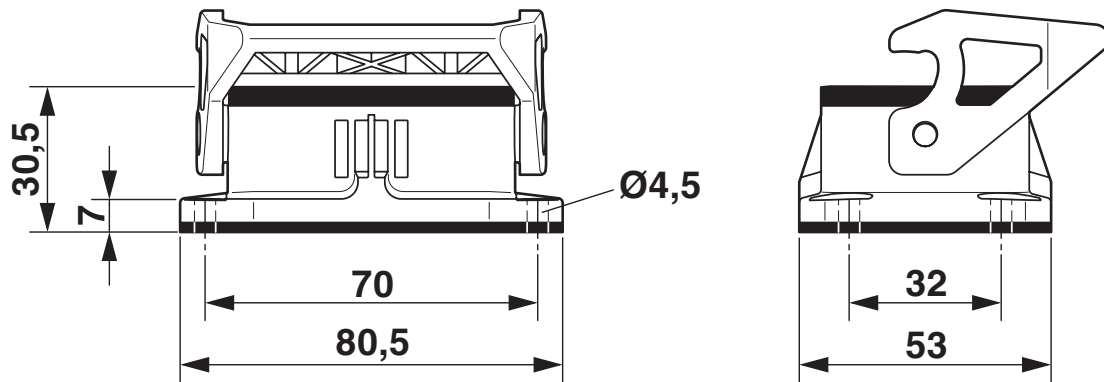

Dimensional drawing

Dimensional drawing