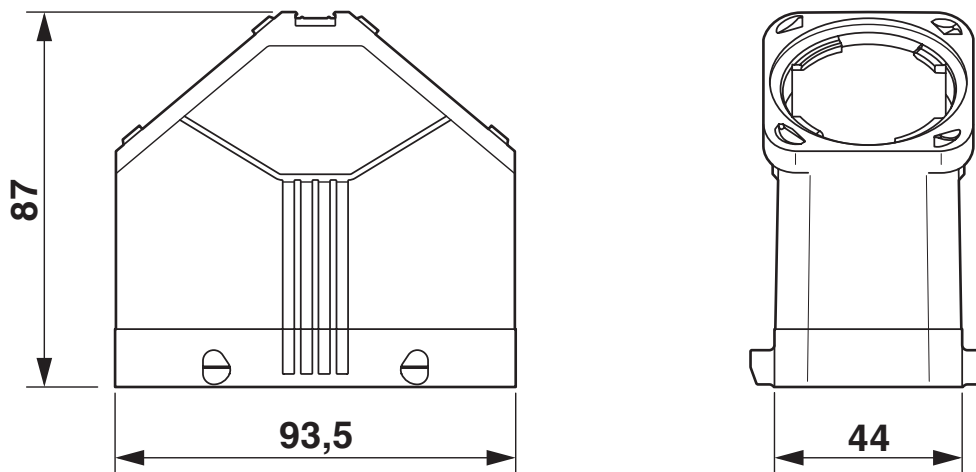

Mechanical properties

Mechanical data

Locking type	Pin
--------------	-----

Mounting

Assembly instructions	The sleeve base housing must be supplemented with the EVO screw connection. The EVO screw connection is available in 4 sizes. It enables the creation of a straight or a lateral cable outlet. The EVO screw connection is assembled by hand or using a pipe wrench.
-----------------------	--

Housing - HC-EVO-B16-HHFD-2B-PL-BK

1411496

<https://www.phoenixcontact.com/pc/products/1411496>

Drawings

Dimensional drawing

Dimensional drawing

1411496

<https://www.phoenixcontact.com/pc/products/1411496>