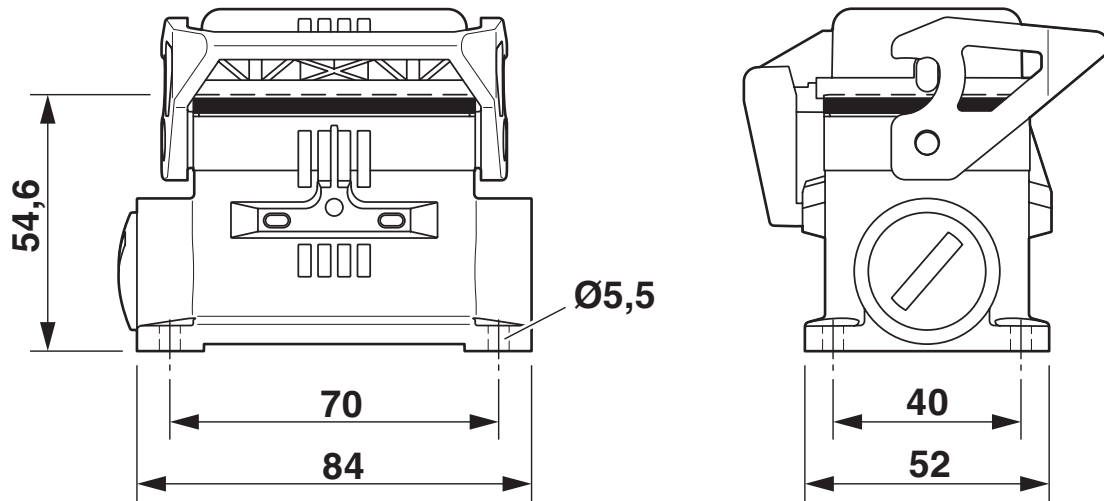

1412826

<https://www.phoenixcontact.com/pc/products/1412826>

Drawings

Dimensional drawing

Dimensional drawing