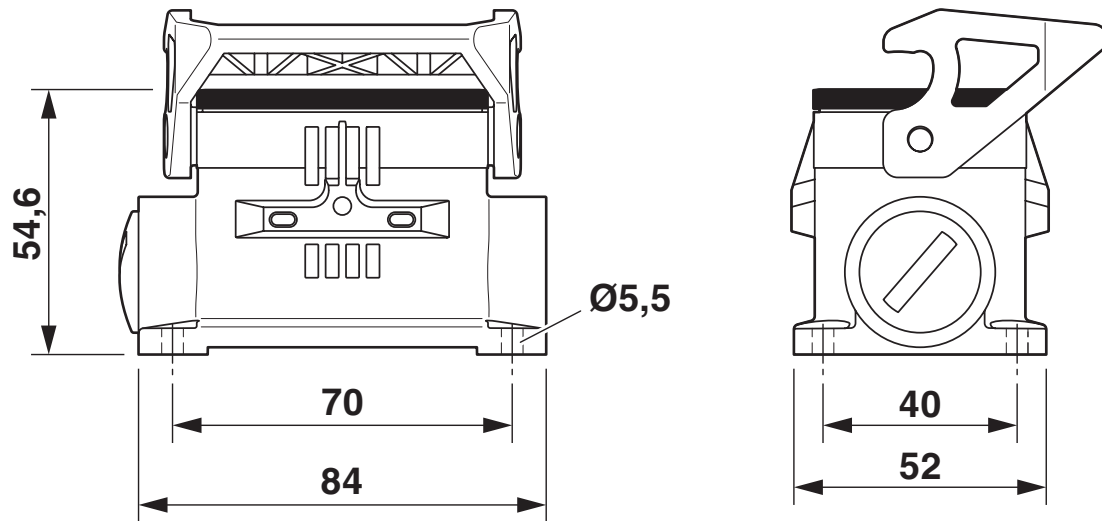

---

Box mounting bases B6, with single locking latch, material: Die-cast aluminum, salt water resistant, cable outlets: 2, lateral, 2x M25, height: 54.6 mm, cable gland: none, Standard

---

### Dimensions

Dimensional drawing	
Width	52 mm
Height	54.6 mm
Length	84 mm
Hole diameter	5.5 mm

## Drawings

Dimensional drawing

Dimensional drawing

1412822

<https://www.phoenixcontact.com/pc/products/1412822>