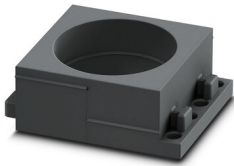

Sealing frame - CES-B16-SFFS-PLBK

0801659

<https://www.phoenixcontact.com/pc/products/0801659>

Cable sleeve

Cable sleeve - CES-LRG-BK-30 - 0801650

<https://www.phoenixcontact.com/pc/products/0801650>

Cable sleeve, large, no. of conductors: 1, type: Round cable, slotted, external cable diameter: 1x 29 mm ... 30 mm, material: NBR, color: black, length: 53 mm, width: 39 mm, height: 17 mm