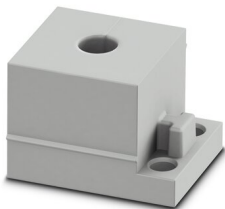

Cable sleeve

Cable sleeve - CES-STPG-GY-6 - 0801676

<https://www.phoenixcontact.com/pc/products/0801676>

Cable sleeve, small, no. of conductors: 1, type: Round cable, slotted, external cable diameter: 1x 5 mm ... 6 mm, material: SEBS (halogen-free), color: gray, length: 29.5 mm, width: 19.5 mm, height: 17 mm

Sealing frame - CES-B16-SFFS-PLBK

0801659

<https://www.phoenixcontact.com/pc/products/0801659>

Cable sleeve

Cable sleeve - CES-STPG-GY-7 - 0801677

<https://www.phoenixcontact.com/pc/products/0801677>

Cable sleeve, small, no. of conductors: 1, type: Round cable, slotted, external cable diameter: 1x 6 mm ... 7 mm, material: SEBS (halogen-free), color: gray, length: 29.5 mm, width: 19.5 mm, height: 17 mm

Cable sleeve

Cable sleeve - CES-STPG-GY-8 - 0801679

<https://www.phoenixcontact.com/pc/products/0801679>

Cable sleeve, small, no. of conductors: 1, type: Round cable, slotted, external cable diameter: 1x 7 mm ... 8 mm, material: SEBS (halogen-free), color: gray, length: 29.5 mm, width: 19.5 mm, height: 17 mm