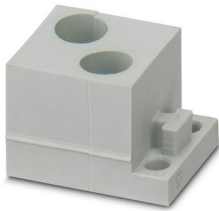

Sealing frame - CES-B16-SFFS-PLBK

0801659

<https://www.phoenixcontact.com/pc/products/0801659>

Cable sleeve

Cable sleeve - CES-STPG-GY-2X9 - 1410440

<https://www.phoenixcontact.com/pc/products/1410440>

Cable sleeve, small, no. of conductors: 2, type: Round cable, slotted, external cable diameter: 2x 8.4 mm ... 8.7 mm, material: SEBS (halogen-free), color: gray, length: 29.5 mm, width: 19.5 mm, height: 17 mm