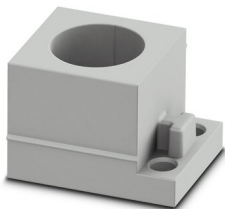

Cable sleeve

Cable sleeve - CES-STPG-GY-14 - 0801686

<https://www.phoenixcontact.com/pc/products/0801686>

Cable sleeve, small, no. of conductors: 1, type: Round cable, slotted, external cable diameter: 1x 13 mm ... 14 mm, material: SEBS (halogen-free), color: gray, length: 29.5 mm, width: 19.5 mm, height: 17 mm

Sealing frame - CES-B16-SFFS-PLBK

0801659

<https://www.phoenixcontact.com/pc/products/0801659>

Cable sleeve

Cable sleeve - CES-STPG-GY-15 - 1410521

<https://www.phoenixcontact.com/pc/products/1410521>

Cable sleeve, small, no. of conductors: 1, type: Round cable, slotted, external cable diameter: 1x 13.9 mm ... 14.2 mm, material: SEBS (halogen-free), color: gray, length: 29.5 mm, width: 19.5 mm, height: 17 mm

Cable sleeve

Cable sleeve - CES-STPG-GY-16 - 1410534

<https://www.phoenixcontact.com/pc/products/1410534>

Cable sleeve, small, no. of conductors: 1, type: Round cable, slotted, external cable diameter: 1x 14.9 mm ... 15.2 mm, material: SEBS (halogen-free), color: gray, length: 29.5 mm, width: 19.5 mm, height: 17 mm