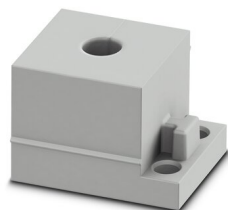

Sealing frame - CES-B16-SFFS-PLBK

0801659

<https://www.phoenixcontact.com/pc/products/0801659>

Cable sleeve

Cable sleeve - CES-STPG-GY-9 - 0801680

<https://www.phoenixcontact.com/pc/products/0801680>

Cable sleeve, small, no. of conductors: 1, type: Round cable, slotted, external cable diameter: 1x 8 mm ... 9 mm, material: SEBS (halogen-free), color: gray, length: 29.5 mm, width: 19.5 mm, height: 17 mm

Cable sleeve

Cable sleeve - CES-STPG-GY-10 - 0801682

<https://www.phoenixcontact.com/pc/products/0801682>

Cable sleeve, small, no. of conductors: 1, type: Round cable, slotted, external cable diameter: 1x 9 mm ... 10 mm, material: SEBS (halogen-free), color: gray, length: 29.5 mm, width: 19.5 mm, height: 17 mm