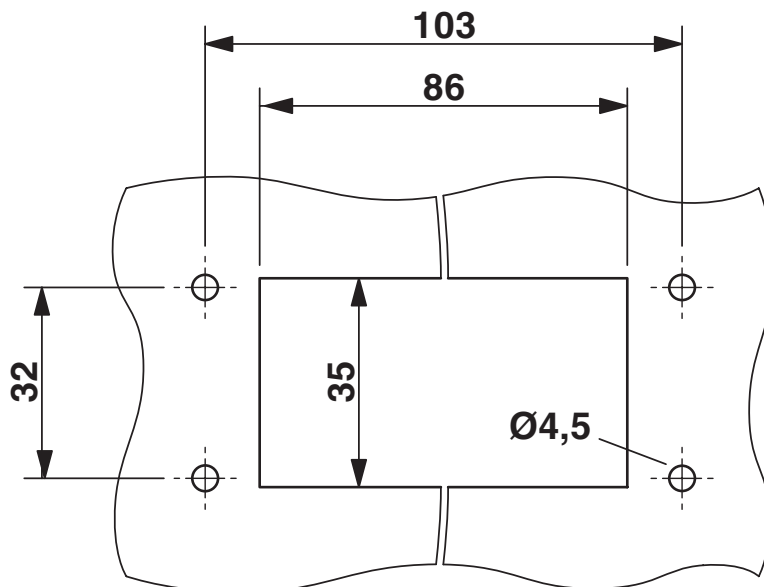

Sealing frame - CES-B16-SFFS-PLBK

0801659

<https://www.phoenixcontact.com/pc/products/0801659>

Drawings

Dimensional drawing