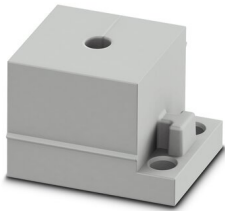

Sealing frame - CES-B16-SFFS-PLBK

0801659

<https://www.phoenixcontact.com/pc/products/0801659>

Cable sleeve

Cable sleeve - CES-STPG-GY-5 - 0801675

<https://www.phoenixcontact.com/pc/products/0801675>

Cable sleeve, small, no. of conductors: 1, type: Round cable, slotted, external cable diameter: 1x 4 mm ... 5 mm, material: SEBS (halogen-free), color: gray, length: 29.5 mm, width: 19.5 mm, height: 17 mm

Cable sleeve

Cable sleeve - CES-STPG-GY-6 - 0801676

<https://www.phoenixcontact.com/pc/products/0801676>

Cable sleeve, small, no. of conductors: 1, type: Round cable, slotted, external cable diameter: 1x 5 mm ... 6 mm, material: SEBS (halogen-free), color: gray, length: 29.5 mm, width: 19.5 mm, height: 17 mm