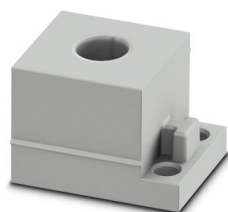

Cable sleeve

Cable sleeve - CES-STPG-GY-12 - 0801684

<https://www.phoenixcontact.com/pc/products/0801684>

Cable sleeve, small, no. of conductors: 1, type: Round cable, slotted, external cable diameter: 1x 11 mm ... 12 mm, material: SEBS (halogen-free), color: gray, length: 29.5 mm, width: 19.5 mm, height: 17 mm

Sealing frame - CES-B16-SFFS-PLBK

0801659

<https://www.phoenixcontact.com/pc/products/0801659>

Cable sleeve

Cable sleeve - CES-STPG-GY-13 - 0801685

<https://www.phoenixcontact.com/pc/products/0801685>

Cable sleeve, small, no. of conductors: 1, type: Round cable, slotted, external cable diameter: 1x 12 mm ... 13 mm, material: SEBS (halogen-free), color: gray, length: 29.5 mm, width: 19.5 mm, height: 17 mm

Cable sleeve

Cable sleeve - CES-STPG-GY-14 - 0801686

<https://www.phoenixcontact.com/pc/products/0801686>

Cable sleeve, small, no. of conductors: 1, type: Round cable, slotted, external cable diameter: 1x 13 mm ... 14 mm, material: SEBS (halogen-free), color: gray, length: 29.5 mm, width: 19.5 mm, height: 17 mm