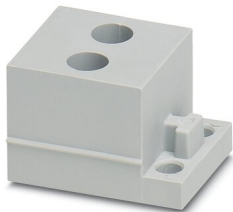

Sealing frame - CES-B16-SFFS-PLBK

0801659

<https://www.phoenixcontact.com/pc/products/0801659>

Cable sleeve

Cable sleeve - CES-STPG-GY-2X5 - 0801708

<https://www.phoenixcontact.com/pc/products/0801708>

Cable sleeve, small, no. of conductors: 2, type: Round cable, slotted, external cable diameter: 2x 4 mm ... 5 mm, material: SEBS (halogen-free), color: gray, length: 29.5 mm, width: 19.5 mm, height: 17 mm

Cable sleeve

Cable sleeve - CES-STPG-GY-2X6 - 0801709

<https://www.phoenixcontact.com/pc/products/0801709>

Cable sleeve, small, no. of conductors: 2, type: Round cable, slotted, external cable diameter: 2x 5 mm ... 6 mm, material: SEBS (halogen-free), color: gray, length: 29.5 mm, width: 19.5 mm, height: 17 mm