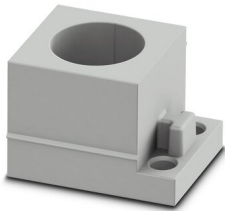

Sealing frame - CES-B16-SFFS-PLBK

0801659

<https://www.phoenixcontact.com/pc/products/0801659>

Cable sleeve

Cable sleeve - CES-STPG-GY-17 - 1410547

<https://www.phoenixcontact.com/pc/products/1410547>

Cable sleeve, small, no. of conductors: 1, type: Round cable, slotted, external cable diameter: 1x 15.9 mm ... 16.2 mm, material: SEBS (halogen-free), color: gray, length: 29.5 mm, width: 19.5 mm, height: 17 mm

Cable sleeve

Cable sleeve - CES-LTPG-GY-15 - 0801687

<https://www.phoenixcontact.com/pc/products/0801687>

Cable sleeve, large, no. of conductors: 1, type: Round cable, slotted, external cable diameter: 1x 14 mm ... 15 mm, material: SEBS (halogen-free), color: gray, length: 53 mm, width: 39 mm, height: 17 mm