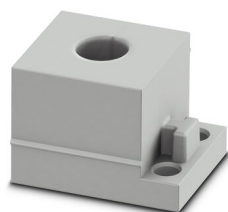

Cable sleeve

Cable sleeve - CES-STPG-GY-10 - 0801682

<https://www.phoenixcontact.com/pc/products/0801682>

Cable sleeve, small, no. of conductors: 1, type: Round cable, slotted, external cable diameter: 1x 9 mm ... 10 mm, material: SEBS (halogen-free), color: gray, length: 29.5 mm, width: 19.5 mm, height: 17 mm

Sealing frame - CES-B16-SFFS-PLBK

0801659

<https://www.phoenixcontact.com/pc/products/0801659>

Cable sleeve

Cable sleeve - CES-STPG-GY-11 - 0801683

<https://www.phoenixcontact.com/pc/products/0801683>

Cable sleeve, small, no. of conductors: 1, type: Round cable, slotted, external cable diameter: 1x 10 mm ... 11 mm, material: SEBS (halogen-free), color: gray, length: 29.5 mm, width: 19.5 mm, height: 17 mm

Cable sleeve

Cable sleeve - CES-STPG-GY-12 - 0801684

<https://www.phoenixcontact.com/pc/products/0801684>

Cable sleeve, small, no. of conductors: 1, type: Round cable, slotted, external cable diameter: 1x 11 mm ... 12 mm, material: SEBS (halogen-free), color: gray, length: 29.5 mm, width: 19.5 mm, height: 17 mm