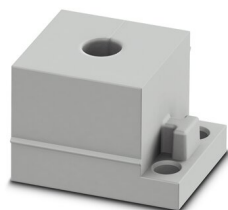

Sealing frame - CES-B16-SFFS-PLBK

0801659

<https://www.phoenixcontact.com/pc/products/0801659>

Cable sleeve

Cable sleeve - CES-STPG-GY-9 - 0801680

<https://www.phoenixcontact.com/pc/products/0801680>

Cable sleeve, small, no. of conductors: 1, type: Round cable, slotted, external cable diameter: 1x 8 mm ... 9 mm, material: SEBS (halogen-free), color: gray, length: 29.5 mm, width: 19.5 mm, height: 17 mm

Cable sleeve

Cable sleeve - CES-STPG-GY-10 - 0801682

<https://www.phoenixcontact.com/pc/products/0801682>

Cable sleeve, small, no. of conductors: 1, type: Round cable, slotted, external cable diameter: 1x 9 mm ... 10 mm, material: SEBS (halogen-free), color: gray, length: 29.5 mm, width: 19.5 mm, height: 17 mm