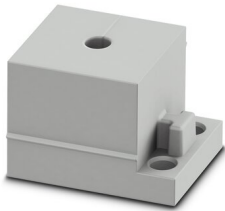

Cable sleeve

Cable sleeve - CES-STPG-GY-6 - 0801676

<https://www.phoenixcontact.com/pc/products/0801676>

Cable sleeve, small, no. of conductors: 1, type: Round cable, slotted, external cable diameter: 1x 5 mm ... 6 mm, material: SEBS (halogen-free), color: gray, length: 29.5 mm, width: 19.5 mm, height: 17 mm

Sealing frame - CES-B16-SFFS-PLBK

0801659

<https://www.phoenixcontact.com/pc/products/0801659>

Cable sleeve

Cable sleeve - CES-STPG-GY-7 - 0801677

<https://www.phoenixcontact.com/pc/products/0801677>

Cable sleeve, small, no. of conductors: 1, type: Round cable, slotted, external cable diameter: 1x 6 mm ... 7 mm, material: SEBS (halogen-free), color: gray, length: 29.5 mm, width: 19.5 mm, height: 17 mm

Cable sleeve

Cable sleeve - CES-STPG-GY-8 - 0801679

<https://www.phoenixcontact.com/pc/products/0801679>

Cable sleeve, small, no. of conductors: 1, type: Round cable, slotted, external cable diameter: 1x 7 mm ... 8 mm, material: SEBS (halogen-free), color: gray, length: 29.5 mm, width: 19.5 mm, height: 17 mm