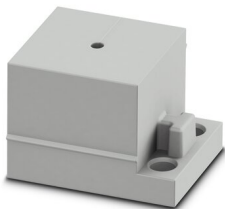

Screw insert

Screw insert - SF-BIT-HEX 3-50 - 1212647

<https://www.phoenixcontact.com/pc/products/1212647>

Screw bit, hexagon, E6.3-1/4" drive, size: Hex 3 x 50 mm, hardened, suitable for holder according to DIN 3126-F6.3/ISO 1173

Sealing frame - CES-B16-SFFS-PLBK

0801659

<https://www.phoenixcontact.com/pc/products/0801659>

Snap-on frame

Snap-on frame - CES-B16-SF-PLBK - 0801651

<https://www.phoenixcontact.com/pc/products/0801651>

Snap-on frame, design: B16, material: PA (halogen-free), color: black, length: 128 mm, width: 64 mm, height: 39 mm

Cable sleeve

Cable sleeve - CES-STPG-GY-2 - 0801672

<https://www.phoenixcontact.com/pc/products/0801672>

Cable sleeve, small, no. of conductors: 1, type: Round cable, slotted, external cable diameter: 1x 1 mm ... 2 mm, material: SEBS (halogen-free), color: gray, length: 29.5 mm, width: 19.5 mm, height: 17 mm