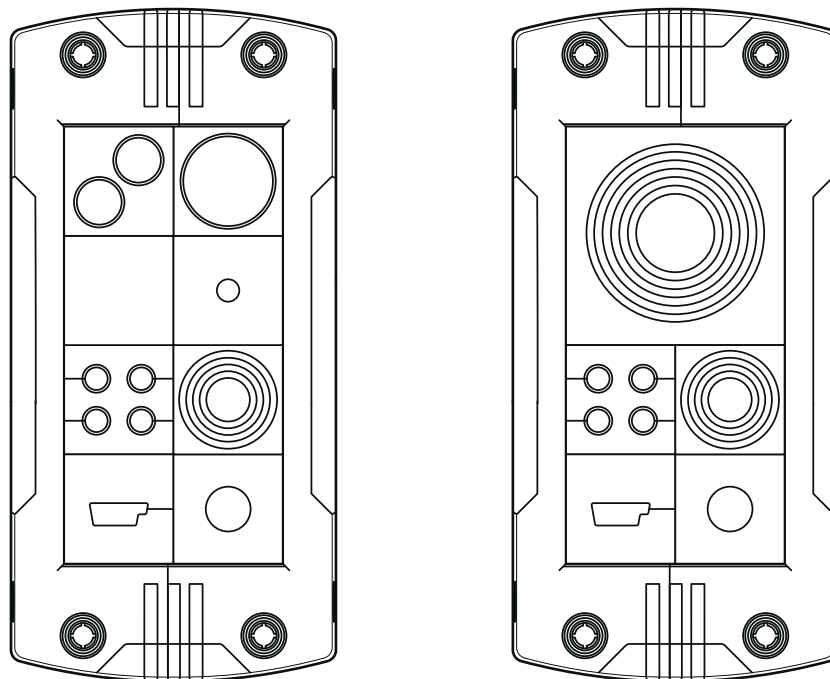

Mounting

Assembly instructions	M4 locking screw with 3 mm Allen screw head, 3 ... 4 Nm torque, 1 large sleeve requires the space of 4 small sleeves, mounting screw: M4 (ISO 4762/DIN 912), 1.8 Nm torque
	The flat gasket supplied should be inserted between the wall and the sealing frame in the case of wall mounting. IP54: for vertical sealing frame mounting/for horizontal sealing frame mounting (downward cable outlet direction). IP65: when using the CES-SRC-BK / CES-LRC-BK cone sleeve, for vertical mounting/horizontal mounting (downward cable outlet direction) of the sealing frame directly on the housing panel, and use of a 3.6 mm wide cable binder (e.g., item 3240744).

Sealing frame - CES-B16-SFFS-PLBK

0801659

<https://www.phoenixcontact.com/pc/products/0801659>

Drawings

Dimensional drawing

Mounting cutout

Schematic diagram

Sealing frame - CES-B16-SFFS-PLBK