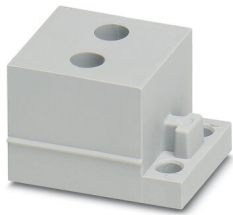

Sealing frame - CES-B16-SFFS-PLBK

0801659

<https://www.phoenixcontact.com/pc/products/0801659>

Cable sleeve

Cable sleeve - CES-STPG-GY-2X5 - 0801708

<https://www.phoenixcontact.com/pc/products/0801708>

Cable sleeve, small, no. of conductors: 2, type: Round cable, slotted, external cable diameter: 2x 4 mm ... 5 mm, material: SEBS (halogen-free), color: gray, length: 29.5 mm, width: 19.5 mm, height: 17 mm