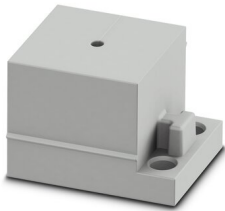

Cable sleeve

Cable sleeve - CES-STPG-GY-2 - 0801672

<https://www.phoenixcontact.com/pc/products/0801672>

Cable sleeve, small, no. of conductors: 1, type: Round cable, slotted, external cable diameter: 1x 1 mm ... 2 mm, material: SEBS (halogen-free), color: gray, length: 29.5 mm, width: 19.5 mm, height: 17 mm

Sealing frame - CES-B16-SFFS-PLBK

0801659

<https://www.phoenixcontact.com/pc/products/0801659>

Cable sleeve

Cable sleeve - CES-STPG-GY-3 - 0801673

<https://www.phoenixcontact.com/pc/products/0801673>

Cable sleeve, small, no. of conductors: 1, type: Round cable, slotted, external cable diameter: 1x 2 mm ... 3 mm, material: SEBS (halogen-free), color: gray, length: 29.5 mm, width: 19.5 mm, height: 17 mm

Cable sleeve

Cable sleeve - CES-STPG-GY-4 - 0801674

<https://www.phoenixcontact.com/pc/products/0801674>

Cable sleeve, small, no. of conductors: 1, type: Round cable, slotted, external cable diameter: 1x 3 mm ... 4 mm, material: SEBS (halogen-free), color: gray, length: 29.5 mm, width: 19.5 mm, height: 17 mm