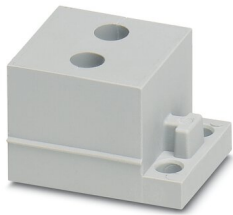

Sealing frame - CES-B16-SFFS-PLBK

0801659

<https://www.phoenixcontact.com/pc/products/0801659>

Cable sleeve

Cable sleeve - CES-STPG-GY-2X3 - 1410424

<https://www.phoenixcontact.com/pc/products/1410424>

Cable sleeve, small, no. of conductors: 2, type: Round cable, slotted, external cable diameter: 2x 2.4 mm ... 2.7 mm, material: SEBS (halogen-free), color: gray, length: 29.5 mm, width: 19.5 mm, height: 17 mm