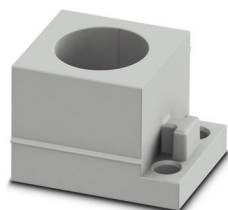

Cable sleeve

Cable sleeve - CES-STPG-GY-12 - 0801684

<https://www.phoenixcontact.com/pc/products/0801684>

Cable sleeve, small, no. of conductors: 1, type: Round cable, slotted, external cable diameter: 1x 11 mm ... 12 mm, material: SEBS (halogen-free), color: gray, length: 29.5 mm, width: 19.5 mm, height: 17 mm

Sealing frame - CES-B16-SFFS-PLBK

0801659

<https://www.phoenixcontact.com/pc/products/0801659>

Cable sleeve

Cable sleeve - CES-STPG-GY-13 - 0801685

<https://www.phoenixcontact.com/pc/products/0801685>

Cable sleeve, small, no. of conductors: 1, type: Round cable, slotted, external cable diameter: 1x 12 mm ... 13 mm, material: SEBS (halogen-free), color: gray, length: 29.5 mm, width: 19.5 mm, height: 17 mm

Cable sleeve

Cable sleeve - CES-STPG-GY-14 - 0801686

<https://www.phoenixcontact.com/pc/products/0801686>

Cable sleeve, small, no. of conductors: 1, type: Round cable, slotted, external cable diameter: 1x 13 mm ... 14 mm, material: SEBS (halogen-free), color: gray, length: 29.5 mm, width: 19.5 mm, height: 17 mm