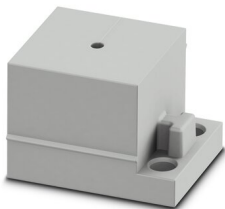

Cable sleeve

Cable sleeve - CES-STPG-GY-2 - 0801672

<https://www.phoenixcontact.com/pc/products/0801672>

Cable sleeve, small, no. of conductors: 1, type: Round cable, slotted, external cable diameter: 1x 1 mm ... 2 mm, material: SEBS (halogen-free), color: gray, length: 29.5 mm, width: 19.5 mm, height: 17 mm

Sealing frame - CES-B16-SFFS-PLBK

0801659

<https://www.phoenixcontact.com/pc/products/0801659>

Cable sleeve

Cable sleeve - CES-STPG-GY-3 - 0801673

<https://www.phoenixcontact.com/pc/products/0801673>

Cable sleeve, small, no. of conductors: 1, type: Round cable, slotted, external cable diameter: 1x 2 mm ... 3 mm, material: SEBS (halogen-free), color: gray, length: 29.5 mm, width: 19.5 mm, height: 17 mm

Cable sleeve

Cable sleeve - CES-STPG-GY-4 - 0801674

<https://www.phoenixcontact.com/pc/products/0801674>

Cable sleeve, small, no. of conductors: 1, type: Round cable, slotted, external cable diameter: 1x 3 mm ... 4 mm, material: SEBS (halogen-free), color: gray, length: 29.5 mm, width: 19.5 mm, height: 17 mm