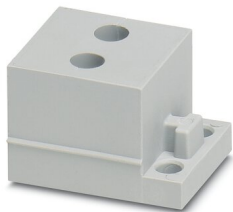

Sealing frame - CES-B16-SFFS-PLBK

0801659

<https://www.phoenixcontact.com/pc/products/0801659>

Cable sleeve

Cable sleeve - CES-STPG-GY-2X3 - 1410424

<https://www.phoenixcontact.com/pc/products/1410424>

Cable sleeve, small, no. of conductors: 2, type: Round cable, slotted, external cable diameter: 2x 2.4 mm ... 2.7 mm, material: SEBS (halogen-free), color: gray, length: 29.5 mm, width: 19.5 mm, height: 17 mm

Cable sleeve

Cable sleeve - CES-STPG-GY-2X4 - 1410438

<https://www.phoenixcontact.com/pc/products/1410438>

Cable sleeve, small, no. of conductors: 2, type: Round cable, slotted, external cable diameter: 2x 3.4 mm ... 3.7 mm, material: SEBS (halogen-free), color: gray, length: 29.5 mm, width: 19.5 mm, height: 17 mm