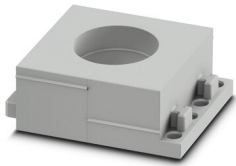

Sealing frame - CES-B16-SFFS-PLBK

0801659

<https://www.phoenixcontact.com/pc/products/0801659>

Cable sleeve

Cable sleeve - CES-LTPG-GY-26 - 0801699

<https://www.phoenixcontact.com/pc/products/0801699>

Cable sleeve, large, no. of conductors: 1, type: Round cable, slotted, external cable diameter: 1x 25 mm ... 26 mm, material: SEBS (halogen-free), color: gray, length: 53 mm, width: 39 mm, height: 17 mm

Cable sleeve

Cable sleeve - CES-LTPG-GY-27 - 0801700

<https://www.phoenixcontact.com/pc/products/0801700>

Cable sleeve, large, no. of conductors: 1, type: Round cable, slotted, external cable diameter: 1x 26 mm ... 27 mm, material: SEBS (halogen-free), color: gray, length: 53 mm, width: 39 mm, height: 17 mm