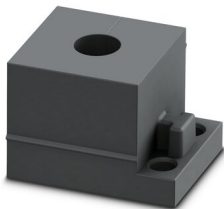

Cable sleeve, small, no. of conductors: 1, type: Round cable, slotted, external cable diameter: 1x 5 mm ... 6 mm, material: NBR, color: black, length: 29.5 mm, width: 19.5 mm, height: 17 mm