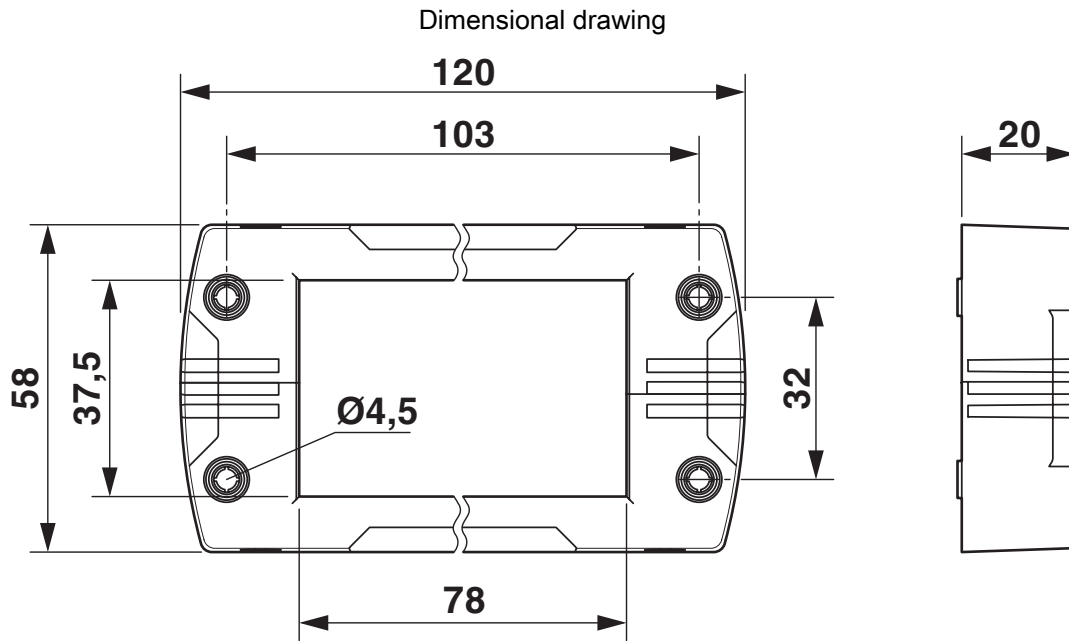

Sealing frame - CES-B16-SFFS-PLBK

0801659

<https://www.phoenixcontact.com/pc/products/0801659>

Dimensional drawing