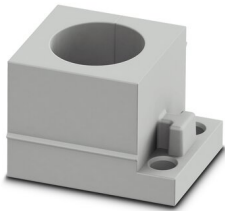

Cable sleeve

Cable sleeve - CES-STPG-GY-14 - 0801686

<https://www.phoenixcontact.com/pc/products/0801686>

Cable sleeve, small, no. of conductors: 1, type: Round cable, slotted, external cable diameter: 1x 13 mm ... 14 mm, material: SEBS (halogen-free), color: gray, length: 29.5 mm, width: 19.5 mm, height: 17 mm

Sealing frame - CES-B16-SFFS-PLBK

0801659

<https://www.phoenixcontact.com/pc/products/0801659>

Cable sleeve

Cable sleeve - CES-STPG-GY-15 - 1410521

<https://www.phoenixcontact.com/pc/products/1410521>

Cable sleeve, small, no. of conductors: 1, type: Round cable, slotted, external cable diameter: 1x 13.9 mm ... 14.2 mm, material: SEBS (halogen-free), color: gray, length: 29.5 mm, width: 19.5 mm, height: 17 mm

Cable sleeve

Cable sleeve - CES-STPG-GY-16 - 1410534

<https://www.phoenixcontact.com/pc/products/1410534>

Cable sleeve, small, no. of conductors: 1, type: Round cable, slotted, external cable diameter: 1x 14.9 mm ... 15.2 mm, material: SEBS (halogen-free), color: gray, length: 29.5 mm, width: 19.5 mm, height: 17 mm