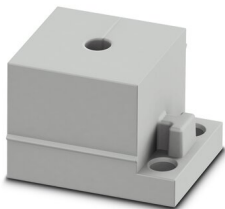

Sealing frame - CES-B16-SFFS-PLBK

0801659

<https://www.phoenixcontact.com/pc/products/0801659>

Cable sleeve

Cable sleeve - CES-STPG-GY-5 - 0801675

<https://www.phoenixcontact.com/pc/products/0801675>

Cable sleeve, small, no. of conductors: 1, type: Round cable, slotted, external cable diameter: 1x 4 mm ... 5 mm, material: SEBS (halogen-free), color: gray, length: 29.5 mm, width: 19.5 mm, height: 17 mm

Cable sleeve

Cable sleeve - CES-STPG-GY-6 - 0801676

<https://www.phoenixcontact.com/pc/products/0801676>

Cable sleeve, small, no. of conductors: 1, type: Round cable, slotted, external cable diameter: 1x 5 mm ... 6 mm, material: SEBS (halogen-free), color: gray, length: 29.5 mm, width: 19.5 mm, height: 17 mm