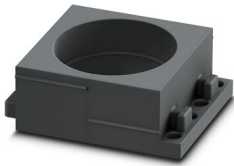

Sealing frame - CES-B16-SFFS-PLBK

0801659

<https://www.phoenixcontact.com/pc/products/0801659>

Cable sleeve

Cable sleeve - CES-LRG-BK-32 - 0801654

<https://www.phoenixcontact.com/pc/products/0801654>

Cable sleeve, large, no. of conductors: 1, type: Round cable, slotted, external cable diameter: 1x 31 mm ... 32 mm, material: NBR, color: black, length: 53 mm, width: 39 mm, height: 17 mm