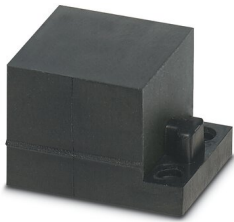

Sealing frame - CES-B16-SFFS-PLBK

0801659

<https://www.phoenixcontact.com/pc/products/0801659>

Blind sleeve

Blind sleeve - CES-SRG-BK - 0801670

<https://www.phoenixcontact.com/pc/products/0801670>

Blind sleeve, small, no. of conductors: 0, type: Blind sleeve, closed, material: NBR, color: black, length: 29.5 mm, width: 19.5 mm, height: 17 mm