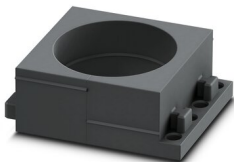

Cable sleeve, large, no. of conductors: 1, type: Round cable, slotted, external cable diameter: 1x 30 mm ... 31 mm, material: NBR, color: black, length: 53 mm, width: 39 mm, height: 17 mm