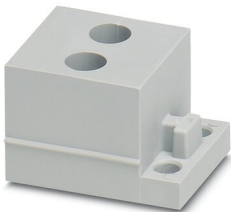

Sealing frame - CES-B10-HFFS-PLBK

0801663

<https://www.phoenixcontact.com/pc/products/0801663>

Cable sleeve

Cable sleeve - CES-STPG-GY-2X5 - 0801708

<https://www.phoenixcontact.com/pc/products/0801708>

Cable sleeve, small, no. of conductors: 2, type: Round cable, slotted, external cable diameter: 2x 4 mm ... 5 mm, material: SEBS (halogen-free), color: gray, length: 29.5 mm, width: 19.5 mm, height: 17 mm

Cable sleeve

Cable sleeve - CES-STPG-GY-2X6 - 0801709

<https://www.phoenixcontact.com/pc/products/0801709>

Cable sleeve, small, no. of conductors: 2, type: Round cable, slotted, external cable diameter: 2x 5 mm ... 6 mm, material: SEBS (halogen-free), color: gray, length: 29.5 mm, width: 19.5 mm, height: 17 mm