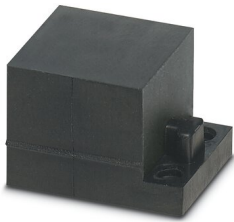

Sealing frame - CES-B10-HFFS-PLBK

0801663

<https://www.phoenixcontact.com/pc/products/0801663>

Blind sleeve

Blind sleeve - CES-SRG-BK - 0801670

<https://www.phoenixcontact.com/pc/products/0801670>

Blind sleeve, small, no. of conductors: 0, type: Blind sleeve, closed, material: NBR, color: black, length: 29.5 mm, width: 19.5 mm, height: 17 mm