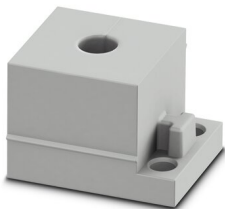

Cable sleeve

Cable sleeve - CES-STPG-GY-6 - 0801676

<https://www.phoenixcontact.com/pc/products/0801676>

Cable sleeve, small, no. of conductors: 1, type: Round cable, slotted, external cable diameter: 1x 5 mm ... 6 mm, material: SEBS (halogen-free), color: gray, length: 29.5 mm, width: 19.5 mm, height: 17 mm

Sealing frame - CES-B10-HFFS-PLBK

0801663

<https://www.phoenixcontact.com/pc/products/0801663>

Cable sleeve

Cable sleeve - CES-STPG-GY-7 - 0801677

<https://www.phoenixcontact.com/pc/products/0801677>

Cable sleeve, small, no. of conductors: 1, type: Round cable, slotted, external cable diameter: 1x 6 mm ... 7 mm, material: SEBS (halogen-free), color: gray, length: 29.5 mm, width: 19.5 mm, height: 17 mm

Cable sleeve

Cable sleeve - CES-STPG-GY-8 - 0801679

<https://www.phoenixcontact.com/pc/products/0801679>

Cable sleeve, small, no. of conductors: 1, type: Round cable, slotted, external cable diameter: 1x 7 mm ... 8 mm, material: SEBS (halogen-free), color: gray, length: 29.5 mm, width: 19.5 mm, height: 17 mm