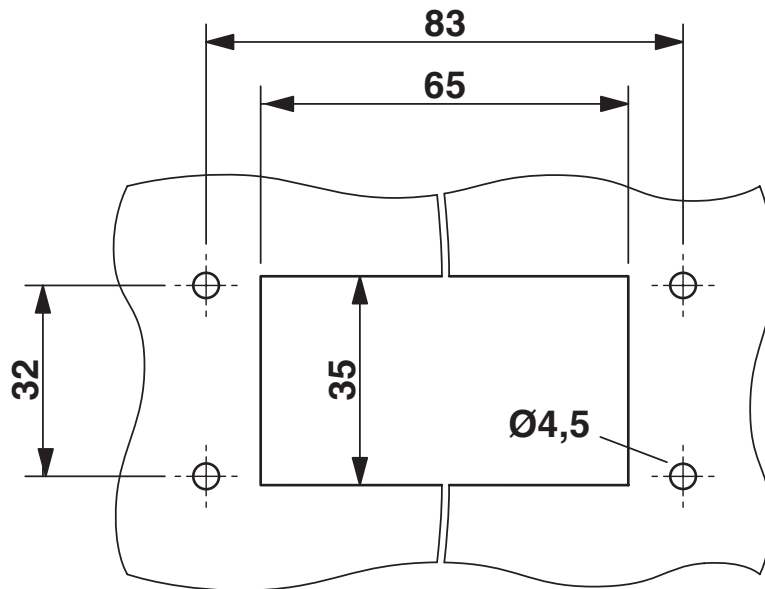

Sealing frame - CES-B10-HFFS-PLBK

0801663

<https://www.phoenixcontact.com/pc/products/0801663>

Drawings

Dimensional drawing