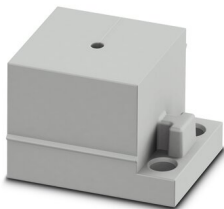

0801663

<https://www.phoenixcontact.com/pc/products/0801663>

Screwdriver

Screwdriver - SF-M BH - 1212070

<https://www.phoenixcontact.com/pc/products/1212070>

Bit screwdriver, with 1/4" quick-action chuck, handle length 119 mm, 2-component handle, with non-slip grip, suitable for bits according to DIN 3126-C 6.3 and E 6.3/ISO 1173, magnetic

Cable sleeve

Cable sleeve - CES-STPG-GY-2 - 0801672

<https://www.phoenixcontact.com/pc/products/0801672>

Cable sleeve, small, no. of conductors: 1, type: Round cable, slotted, external cable diameter: 1x 1 mm ... 2 mm, material: SEBS (halogen-free), color: gray, length: 29.5 mm, width: 19.5 mm, height: 17 mm