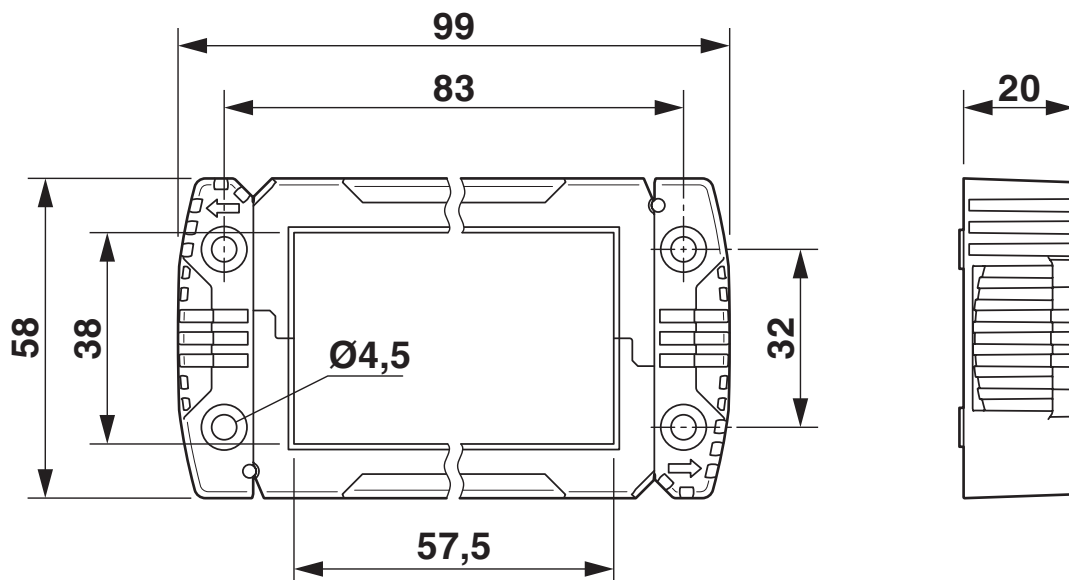

Mounting cutout

Dimensional drawing