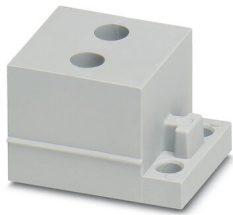

Sealing frame - CES-B10-HFFS-PLBK

0801663

<https://www.phoenixcontact.com/pc/products/0801663>

Cable sleeve

Cable sleeve - CES-STPG-GY-2X3 - 1410424

<https://www.phoenixcontact.com/pc/products/1410424>

Cable sleeve, small, no. of conductors: 2, type: Round cable, slotted, external cable diameter: 2x 2.4 mm ... 2.7 mm, material: SEBS (halogen-free), color: gray, length: 29.5 mm, width: 19.5 mm, height: 17 mm