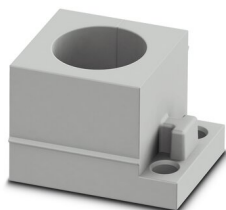

Sealing frame - CES-B10-HFFS-PLBK

0801663

<https://www.phoenixcontact.com/pc/products/0801663>

Cable sleeve

Cable sleeve - CES-STPG-GY-15 - 1410521

<https://www.phoenixcontact.com/pc/products/1410521>

Cable sleeve, small, no. of conductors: 1, type: Round cable, slotted, external cable diameter: 1x 13.9 mm ... 14.2 mm, material: SEBS (halogen-free), color: gray, length: 29.5 mm, width: 19.5 mm, height: 17 mm

Cable sleeve

Cable sleeve - CES-STPG-GY-16 - 1410534

<https://www.phoenixcontact.com/pc/products/1410534>

Cable sleeve, small, no. of conductors: 1, type: Round cable, slotted, external cable diameter: 1x 14.9 mm ... 15.2 mm, material: SEBS (halogen-free), color: gray, length: 29.5 mm, width: 19.5 mm, height: 17 mm