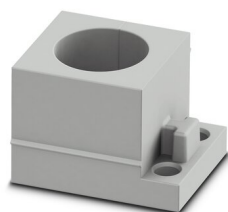

Cable sleeve

Cable sleeve - CES-STPG-GY-16 - 1410534

<https://www.phoenixcontact.com/pc/products/1410534>

Cable sleeve, small, no. of conductors: 1, type: Round cable, slotted, external cable diameter: 1x 14.9 mm ... 15.2 mm, material: SEBS (halogen-free), color: gray, length: 29.5 mm, width: 19.5 mm, height: 17 mm

Sealing frame - CES-B10-HFFS-PLBK

0801663

<https://www.phoenixcontact.com/pc/products/0801663>

Cable sleeve

Cable sleeve - CES-STPG-GY-17 - 1410547

<https://www.phoenixcontact.com/pc/products/1410547>

Cable sleeve, small, no. of conductors: 1, type: Round cable, slotted, external cable diameter: 1x 15.9 mm ... 16.2 mm, material: SEBS (halogen-free), color: gray, length: 29.5 mm, width: 19.5 mm, height: 17 mm

Cable sleeve

Cable sleeve - CES-LTPG-GY-15 - 0801687

<https://www.phoenixcontact.com/pc/products/0801687>

Cable sleeve, large, no. of conductors: 1, type: Round cable, slotted, external cable diameter: 1x 14 mm ... 15 mm, material: SEBS (halogen-free), color: gray, length: 53 mm, width: 39 mm, height: 17 mm