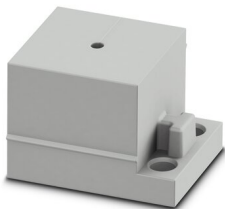

Cable sleeve

Cable sleeve - CES-STPG-GY-2 - 0801672

<https://www.phoenixcontact.com/pc/products/0801672>

Cable sleeve, small, no. of conductors: 1, type: Round cable, slotted, external cable diameter: 1x 1 mm ... 2 mm, material: SEBS (halogen-free), color: gray, length: 29.5 mm, width: 19.5 mm, height: 17 mm

Sealing frame - CES-B10-HFFS-PLBK

0801663

<https://www.phoenixcontact.com/pc/products/0801663>

Cable sleeve

Cable sleeve - CES-STPG-GY-3 - 0801673

<https://www.phoenixcontact.com/pc/products/0801673>

Cable sleeve, small, no. of conductors: 1, type: Round cable, slotted, external cable diameter: 1x 2 mm ... 3 mm, material: SEBS (halogen-free), color: gray, length: 29.5 mm, width: 19.5 mm, height: 17 mm

Cable sleeve

Cable sleeve - CES-STPG-GY-4 - 0801674

<https://www.phoenixcontact.com/pc/products/0801674>

Cable sleeve, small, no. of conductors: 1, type: Round cable, slotted, external cable diameter: 1x 3 mm ... 4 mm, material: SEBS (halogen-free), color: gray, length: 29.5 mm, width: 19.5 mm, height: 17 mm