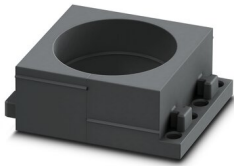

Sealing frame - CES-B10-HFFS-PLBK

0801663

<https://www.phoenixcontact.com/pc/products/0801663>

Cable sleeve

Cable sleeve - CES-LRG-BK-30 - 0801650

<https://www.phoenixcontact.com/pc/products/0801650>

Cable sleeve, large, no. of conductors: 1, type: Round cable, slotted, external cable diameter: 1x 29 mm ... 30 mm, material: NBR, color: black, length: 53 mm, width: 39 mm, height: 17 mm