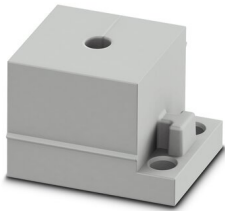

Cable sleeve

Cable sleeve - CES-STPG-GY-6 - 0801676

<https://www.phoenixcontact.com/pc/products/0801676>

Cable sleeve, small, no. of conductors: 1, type: Round cable, slotted, external cable diameter: 1x 5 mm ... 6 mm, material: SEBS (halogen-free), color: gray, length: 29.5 mm, width: 19.5 mm, height: 17 mm

Sealing frame - CES-B10-HFFS-PLBK

0801663

<https://www.phoenixcontact.com/pc/products/0801663>

Cable sleeve

Cable sleeve - CES-STPG-GY-7 - 0801677

<https://www.phoenixcontact.com/pc/products/0801677>

Cable sleeve, small, no. of conductors: 1, type: Round cable, slotted, external cable diameter: 1x 6 mm ... 7 mm, material: SEBS (halogen-free), color: gray, length: 29.5 mm, width: 19.5 mm, height: 17 mm

Cable sleeve

Cable sleeve - CES-STPG-GY-8 - 0801679

<https://www.phoenixcontact.com/pc/products/0801679>

Cable sleeve, small, no. of conductors: 1, type: Round cable, slotted, external cable diameter: 1x 7 mm ... 8 mm, material: SEBS (halogen-free), color: gray, length: 29.5 mm, width: 19.5 mm, height: 17 mm