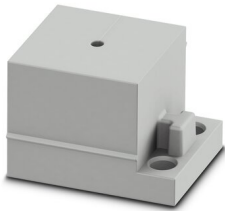

Cable sleeve

Cable sleeve - CES-STPG-GY-2 - 0801672

<https://www.phoenixcontact.com/pc/products/0801672>

Cable sleeve, small, no. of conductors: 1, type: Round cable, slotted, external cable diameter: 1x 1 mm ... 2 mm, material: SEBS (halogen-free), color: gray, length: 29.5 mm, width: 19.5 mm, height: 17 mm

Sealing frame - CES-B10-HFFS-PLBK

0801663

<https://www.phoenixcontact.com/pc/products/0801663>

Cable sleeve

Cable sleeve - CES-STPG-GY-3 - 0801673

<https://www.phoenixcontact.com/pc/products/0801673>

Cable sleeve, small, no. of conductors: 1, type: Round cable, slotted, external cable diameter: 1x 2 mm ... 3 mm, material: SEBS (halogen-free), color: gray, length: 29.5 mm, width: 19.5 mm, height: 17 mm

Cable sleeve

Cable sleeve - CES-STPG-GY-4 - 0801674

<https://www.phoenixcontact.com/pc/products/0801674>

Cable sleeve, small, no. of conductors: 1, type: Round cable, slotted, external cable diameter: 1x 3 mm ... 4 mm, material: SEBS (halogen-free), color: gray, length: 29.5 mm, width: 19.5 mm, height: 17 mm