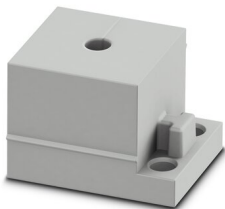

Sealing frame - CES-B10-HFFS-PLBK

0801663

<https://www.phoenixcontact.com/pc/products/0801663>

Cable sleeve

Cable sleeve - CES-STPG-GY-5 - 0801675

<https://www.phoenixcontact.com/pc/products/0801675>

Cable sleeve, small, no. of conductors: 1, type: Round cable, slotted, external cable diameter: 1x 4 mm ... 5 mm, material: SEBS (halogen-free), color: gray, length: 29.5 mm, width: 19.5 mm, height: 17 mm

Cable sleeve

Cable sleeve - CES-STPG-GY-6 - 0801676

<https://www.phoenixcontact.com/pc/products/0801676>

Cable sleeve, small, no. of conductors: 1, type: Round cable, slotted, external cable diameter: 1x 5 mm ... 6 mm, material: SEBS (halogen-free), color: gray, length: 29.5 mm, width: 19.5 mm, height: 17 mm