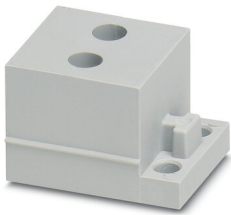

Sealing frame - CES-B10-HFFS-PLBK

0801663

<https://www.phoenixcontact.com/pc/products/0801663>

Cable sleeve

Cable sleeve - CES-STPG-GY-2X5 - 0801708

<https://www.phoenixcontact.com/pc/products/0801708>

Cable sleeve, small, no. of conductors: 2, type: Round cable, slotted, external cable diameter: 2x 4 mm ... 5 mm, material: SEBS (halogen-free), color: gray, length: 29.5 mm, width: 19.5 mm, height: 17 mm

Cable sleeve

Cable sleeve - CES-STPG-GY-2X6 - 0801709

<https://www.phoenixcontact.com/pc/products/0801709>

Cable sleeve, small, no. of conductors: 2, type: Round cable, slotted, external cable diameter: 2x 5 mm ... 6 mm, material: SEBS (halogen-free), color: gray, length: 29.5 mm, width: 19.5 mm, height: 17 mm