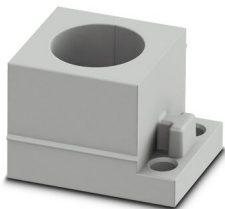

Cable sleeve

Cable sleeve - CES-STPG-GY-12 - 0801684

<https://www.phoenixcontact.com/pc/products/0801684>

Cable sleeve, small, no. of conductors: 1, type: Round cable, slotted, external cable diameter: 1x 11 mm ... 12 mm, material: SEBS (halogen-free), color: gray, length: 29.5 mm, width: 19.5 mm, height: 17 mm

Sealing frame - CES-B10-HFFS-PLBK

0801663

<https://www.phoenixcontact.com/pc/products/0801663>

Cable sleeve

Cable sleeve - CES-STPG-GY-13 - 0801685

<https://www.phoenixcontact.com/pc/products/0801685>

Cable sleeve, small, no. of conductors: 1, type: Round cable, slotted, external cable diameter: 1x 12 mm ... 13 mm, material: SEBS (halogen-free), color: gray, length: 29.5 mm, width: 19.5 mm, height: 17 mm

Cable sleeve

Cable sleeve - CES-STPG-GY-14 - 0801686

<https://www.phoenixcontact.com/pc/products/0801686>

Cable sleeve, small, no. of conductors: 1, type: Round cable, slotted, external cable diameter: 1x 13 mm ... 14 mm, material: SEBS (halogen-free), color: gray, length: 29.5 mm, width: 19.5 mm, height: 17 mm