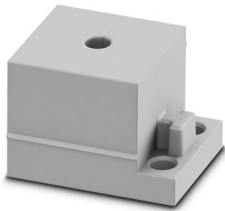

Sealing frame - CES-B10-HFFS-PLBK

0801663

<https://www.phoenixcontact.com/pc/products/0801663>

Cable sleeve

Cable sleeve - CES-STPG-GY-5 - 0801675

<https://www.phoenixcontact.com/pc/products/0801675>

Cable sleeve, small, no. of conductors: 1, type: Round cable, slotted, external cable diameter: 1x 4 mm ... 5 mm, material: SEBS (halogen-free), color: gray, length: 29.5 mm, width: 19.5 mm, height: 17 mm

Cable sleeve

Cable sleeve - CES-STPG-GY-6 - 0801676

<https://www.phoenixcontact.com/pc/products/0801676>

Cable sleeve, small, no. of conductors: 1, type: Round cable, slotted, external cable diameter: 1x 5 mm ... 6 mm, material: SEBS (halogen-free), color: gray, length: 29.5 mm, width: 19.5 mm, height: 17 mm