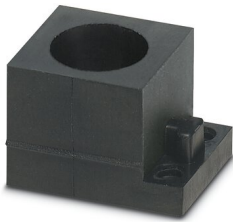

Sealing frame - CES-B10-HFFS-PLBK

0801663

<https://www.phoenixcontact.com/pc/products/0801663>

Cable sleeve

Cable sleeve - CES-SRG-BK-15 - 1410563

<https://www.phoenixcontact.com/pc/products/1410563>

Cable sleeve, small, no. of conductors: 1, type: Round cable, slotted, external cable diameter: 1x 14 mm ... 15 mm, material: NBR, color: black, length: 29.5 mm, width: 19.5 mm, height: 17 mm