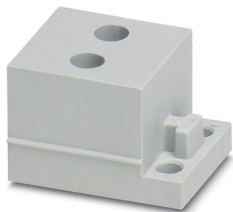

Sealing frame - CES-B10-HFFS-PLBK

0801663

<https://www.phoenixcontact.com/pc/products/0801663>

Cable sleeve

Cable sleeve - CES-STPG-GY-2X3 - 1410424

<https://www.phoenixcontact.com/pc/products/1410424>

Cable sleeve, small, no. of conductors: 2, type: Round cable, slotted, external cable diameter: 2x 2.4 mm ... 2.7 mm, material: SEBS (halogen-free), color: gray, length: 29.5 mm, width: 19.5 mm, height: 17 mm

Cable sleeve

Cable sleeve - CES-STPG-GY-2X4 - 1410438

<https://www.phoenixcontact.com/pc/products/1410438>

Cable sleeve, small, no. of conductors: 2, type: Round cable, slotted, external cable diameter: 2x 3.4 mm ... 3.7 mm, material: SEBS (halogen-free), color: gray, length: 29.5 mm, width: 19.5 mm, height: 17 mm