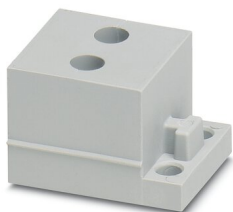

Cable sleeve, small, no. of conductors: 2, type: Round cable, slotted, external cable diameter: 2x 3.4 mm ... 3.7 mm, material: SEBS (halogen-free), color: gray, length: 29.5 mm, width: 19.5 mm, height: 17 mm