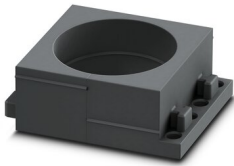

Sealing frame - CES-B16-HFFS-PLBK

0801662

<https://www.phoenixcontact.com/pc/products/0801662>

Cable sleeve

Cable sleeve - CES-LRG-BK-32 - 0801654

<https://www.phoenixcontact.com/pc/products/0801654>

Cable sleeve, large, no. of conductors: 1, type: Round cable, slotted, external cable diameter: 1x 31 mm ... 32 mm, material: NBR, color: black, length: 53 mm, width: 39 mm, height: 17 mm