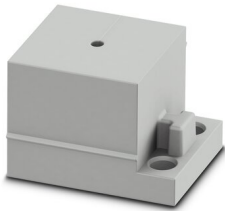

Cable sleeve

Cable sleeve - CES-STPG-GY-2 - 0801672

<https://www.phoenixcontact.com/pc/products/0801672>

Cable sleeve, small, no. of conductors: 1, type: Round cable, slotted, external cable diameter: 1x 1 mm ... 2 mm, material: SEBS (halogen-free), color: gray, length: 29.5 mm, width: 19.5 mm, height: 17 mm

Sealing frame - CES-B16-HFFS-PLBK

0801662

<https://www.phoenixcontact.com/pc/products/0801662>

Cable sleeve

Cable sleeve - CES-STPG-GY-3 - 0801673

<https://www.phoenixcontact.com/pc/products/0801673>

Cable sleeve, small, no. of conductors: 1, type: Round cable, slotted, external cable diameter: 1x 2 mm ... 3 mm, material: SEBS (halogen-free), color: gray, length: 29.5 mm, width: 19.5 mm, height: 17 mm

Cable sleeve

Cable sleeve - CES-STPG-GY-4 - 0801674

<https://www.phoenixcontact.com/pc/products/0801674>

Cable sleeve, small, no. of conductors: 1, type: Round cable, slotted, external cable diameter: 1x 3 mm ... 4 mm, material: SEBS (halogen-free), color: gray, length: 29.5 mm, width: 19.5 mm, height: 17 mm