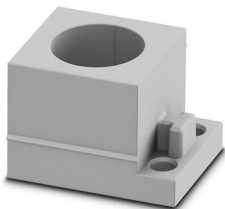

Cable sleeve

Cable sleeve - CES-STPG-GY-12 - 0801684

<https://www.phoenixcontact.com/pc/products/0801684>

Cable sleeve, small, no. of conductors: 1, type: Round cable, slotted, external cable diameter: 1x 11 mm ... 12 mm, material: SEBS (halogen-free), color: gray, length: 29.5 mm, width: 19.5 mm, height: 17 mm

Sealing frame - CES-B16-HFFS-PLBK

0801662

<https://www.phoenixcontact.com/pc/products/0801662>

Cable sleeve

Cable sleeve - CES-STPG-GY-13 - 0801685

<https://www.phoenixcontact.com/pc/products/0801685>

Cable sleeve, small, no. of conductors: 1, type: Round cable, slotted, external cable diameter: 1x 12 mm ... 13 mm, material: SEBS (halogen-free), color: gray, length: 29.5 mm, width: 19.5 mm, height: 17 mm

Cable sleeve

Cable sleeve - CES-STPG-GY-14 - 0801686

<https://www.phoenixcontact.com/pc/products/0801686>

Cable sleeve, small, no. of conductors: 1, type: Round cable, slotted, external cable diameter: 1x 13 mm ... 14 mm, material: SEBS (halogen-free), color: gray, length: 29.5 mm, width: 19.5 mm, height: 17 mm