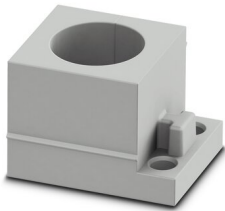

Sealing frame - CES-B16-HFFS-PLBK

0801662

<https://www.phoenixcontact.com/pc/products/0801662>

Cable sleeve

Cable sleeve - CES-STPG-GY-17 - 1410547

<https://www.phoenixcontact.com/pc/products/1410547>

Cable sleeve, small, no. of conductors: 1, type: Round cable, slotted, external cable diameter: 1x 15.9 mm ... 16.2 mm, material: SEBS (halogen-free), color: gray, length: 29.5 mm, width: 19.5 mm, height: 17 mm

Cable sleeve

Cable sleeve - CES-LTPG-GY-15 - 0801687

<https://www.phoenixcontact.com/pc/products/0801687>

Cable sleeve, large, no. of conductors: 1, type: Round cable, slotted, external cable diameter: 1x 14 mm ... 15 mm, material: SEBS (halogen-free), color: gray, length: 53 mm, width: 39 mm, height: 17 mm