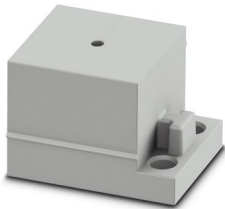

0801662

<https://www.phoenixcontact.com/pc/products/0801662>

Screwdriver

Screwdriver - SF-M BH - 1212070

<https://www.phoenixcontact.com/pc/products/1212070>

Bit screwdriver, with 1/4" quick-action chuck, handle length 119 mm, 2-component handle, with non-slip grip, suitable for bits according to DIN 3126-C 6.3 and E 6.3/ISO 1173, magnetic

Cable sleeve

Cable sleeve - CES-STPG-GY-2 - 0801672

<https://www.phoenixcontact.com/pc/products/0801672>

Cable sleeve, small, no. of conductors: 1, type: Round cable, slotted, external cable diameter: 1x 1 mm ... 2 mm, material: SEBS (halogen-free), color: gray, length: 29.5 mm, width: 19.5 mm, height: 17 mm