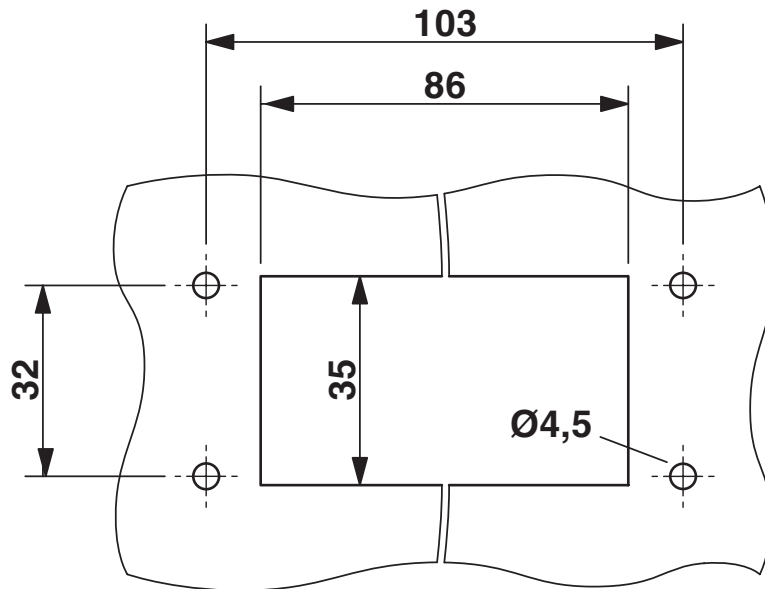

Sealing frame - CES-B16-HFFS-PLBK

0801662

<https://www.phoenixcontact.com/pc/products/0801662>

Drawings

Dimensional drawing

Mounting cutout