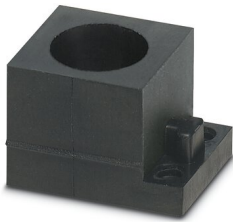

Sealing frame - CES-B16-HFFS-PLBK

0801662

<https://www.phoenixcontact.com/pc/products/0801662>

Cable sleeve

Cable sleeve - CES-SRG-BK-17 - 1410589

<https://www.phoenixcontact.com/pc/products/1410589>

Cable sleeve, small, no. of conductors: 1, type: Round cable, slotted, external cable diameter: 1x 16 mm ... 17 mm, material: NBR, color: black, length: 29.5 mm, width: 19.5 mm, height: 17 mm