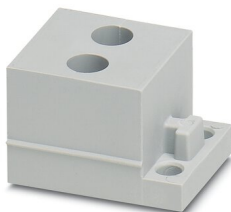

Sealing frame - CES-B16-HFFS-PLBK

0801662

<https://www.phoenixcontact.com/pc/products/0801662>

Cable sleeve

Cable sleeve - CES-STPG-GY-2X5 - 0801708

<https://www.phoenixcontact.com/pc/products/0801708>

Cable sleeve, small, no. of conductors: 2, type: Round cable, slotted, external cable diameter: 2x 4 mm ... 5 mm, material: SEBS (halogen-free), color: gray, length: 29.5 mm, width: 19.5 mm, height: 17 mm

Cable sleeve

Cable sleeve - CES-STPG-GY-2X6 - 0801709

<https://www.phoenixcontact.com/pc/products/0801709>

Cable sleeve, small, no. of conductors: 2, type: Round cable, slotted, external cable diameter: 2x 5 mm ... 6 mm, material: SEBS (halogen-free), color: gray, length: 29.5 mm, width: 19.5 mm, height: 17 mm