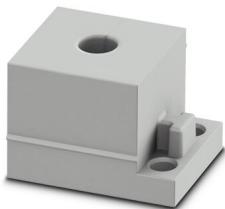

Cable sleeve

Cable sleeve - CES-STPG-GY-6 - 0801676

<https://www.phoenixcontact.com/pc/products/0801676>

Cable sleeve, small, no. of conductors: 1, type: Round cable, slotted, external cable diameter: 1x 5 mm ... 6 mm, material: SEBS (halogen-free), color: gray, length: 29.5 mm, width: 19.5 mm, height: 17 mm

Sealing frame - CES-B16-HFFS-PLBK

0801662

<https://www.phoenixcontact.com/pc/products/0801662>

Cable sleeve

Cable sleeve - CES-STPG-GY-7 - 0801677

<https://www.phoenixcontact.com/pc/products/0801677>

Cable sleeve, small, no. of conductors: 1, type: Round cable, slotted, external cable diameter: 1x 6 mm ... 7 mm, material: SEBS (halogen-free), color: gray, length: 29.5 mm, width: 19.5 mm, height: 17 mm

Cable sleeve

Cable sleeve - CES-STPG-GY-8 - 0801679

<https://www.phoenixcontact.com/pc/products/0801679>

Cable sleeve, small, no. of conductors: 1, type: Round cable, slotted, external cable diameter: 1x 7 mm ... 8 mm, material: SEBS (halogen-free), color: gray, length: 29.5 mm, width: 19.5 mm, height: 17 mm