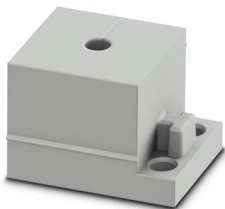

Sealing frame - CES-B16-HFFS-PLBK

0801662

<https://www.phoenixcontact.com/pc/products/0801662>

Cable sleeve

Cable sleeve - CES-STPG-GY-5 - 0801675

<https://www.phoenixcontact.com/pc/products/0801675>

Cable sleeve, small, no. of conductors: 1, type: Round cable, slotted, external cable diameter: 1x 4 mm ... 5 mm, material: SEBS (halogen-free), color: gray, length: 29.5 mm, width: 19.5 mm, height: 17 mm

Cable sleeve

Cable sleeve - CES-STPG-GY-6 - 0801676

<https://www.phoenixcontact.com/pc/products/0801676>

Cable sleeve, small, no. of conductors: 1, type: Round cable, slotted, external cable diameter: 1x 5 mm ... 6 mm, material: SEBS (halogen-free), color: gray, length: 29.5 mm, width: 19.5 mm, height: 17 mm