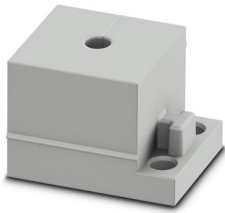

Cable sleeve

Cable sleeve - CES-STPG-GY-4 - 0801674

<https://www.phoenixcontact.com/pc/products/0801674>

Cable sleeve, small, no. of conductors: 1, type: Round cable, slotted, external cable diameter: 1x 3 mm ... 4 mm, material: SEBS (halogen-free), color: gray, length: 29.5 mm, width: 19.5 mm, height: 17 mm

Sealing frame - CES-B16-HFFS-PLBK

0801662

<https://www.phoenixcontact.com/pc/products/0801662>

Cable sleeve

Cable sleeve - CES-STPG-GY-5 - 0801675

<https://www.phoenixcontact.com/pc/products/0801675>

Cable sleeve, small, no. of conductors: 1, type: Round cable, slotted, external cable diameter: 1x 4 mm ... 5 mm, material: SEBS (halogen-free), color: gray, length: 29.5 mm, width: 19.5 mm, height: 17 mm

Cable sleeve

Cable sleeve - CES-STPG-GY-6 - 0801676

<https://www.phoenixcontact.com/pc/products/0801676>

Cable sleeve, small, no. of conductors: 1, type: Round cable, slotted, external cable diameter: 1x 5 mm ... 6 mm, material: SEBS (halogen-free), color: gray, length: 29.5 mm, width: 19.5 mm, height: 17 mm