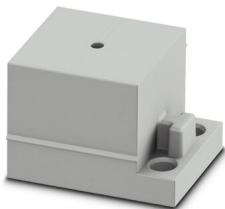

Cable sleeve

Cable sleeve - CES-STPG-GY-2 - 0801672

<https://www.phoenixcontact.com/pc/products/0801672>

Cable sleeve, small, no. of conductors: 1, type: Round cable, slotted, external cable diameter: 1x 1 mm ... 2 mm, material: SEBS (halogen-free), color: gray, length: 29.5 mm, width: 19.5 mm, height: 17 mm

Sealing frame - CES-B16-HFFS-PLBK

0801662

<https://www.phoenixcontact.com/pc/products/0801662>

Cable sleeve

Cable sleeve - CES-STPG-GY-3 - 0801673

<https://www.phoenixcontact.com/pc/products/0801673>

Cable sleeve, small, no. of conductors: 1, type: Round cable, slotted, external cable diameter: 1x 2 mm ... 3 mm, material: SEBS (halogen-free), color: gray, length: 29.5 mm, width: 19.5 mm, height: 17 mm

Cable sleeve

Cable sleeve - CES-STPG-GY-4 - 0801674

<https://www.phoenixcontact.com/pc/products/0801674>

Cable sleeve, small, no. of conductors: 1, type: Round cable, slotted, external cable diameter: 1x 3 mm ... 4 mm, material: SEBS (halogen-free), color: gray, length: 29.5 mm, width: 19.5 mm, height: 17 mm