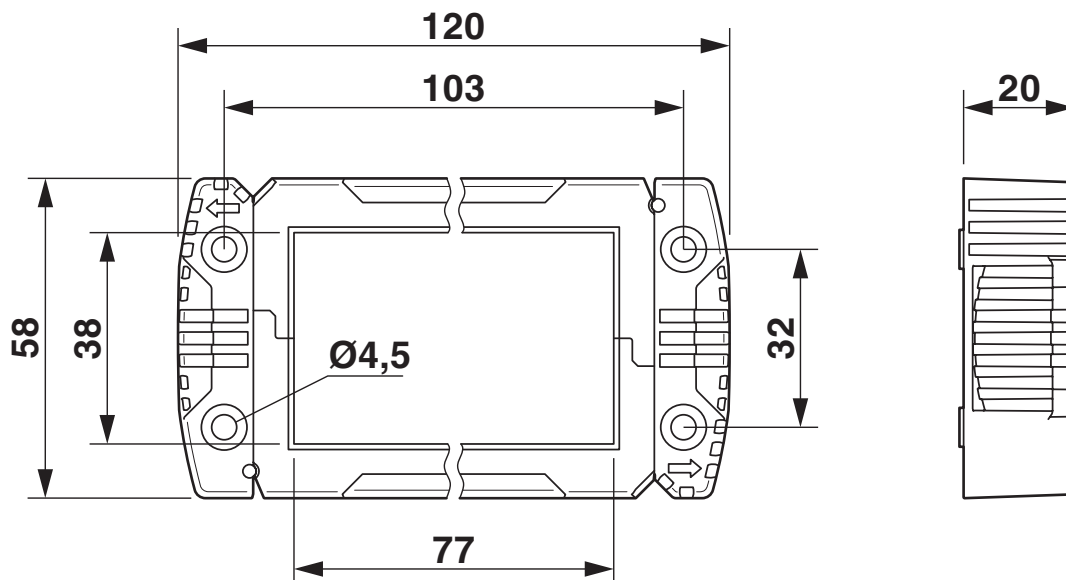

Dimensional drawing