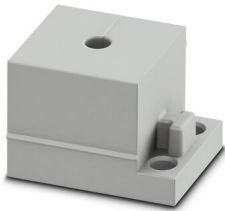

Cable sleeve

Cable sleeve - CES-STPG-GY-6 - 0801676

<https://www.phoenixcontact.com/pc/products/0801676>

Cable sleeve, small, no. of conductors: 1, type: Round cable, slotted, external cable diameter: 1x 5 mm ... 6 mm, material: SEBS (halogen-free), color: gray, length: 29.5 mm, width: 19.5 mm, height: 17 mm

Sealing frame - CES-B16-HFFS-PLBK

0801662

<https://www.phoenixcontact.com/pc/products/0801662>

Cable sleeve

Cable sleeve - CES-STPG-GY-7 - 0801677

<https://www.phoenixcontact.com/pc/products/0801677>

Cable sleeve, small, no. of conductors: 1, type: Round cable, slotted, external cable diameter: 1x 6 mm ... 7 mm, material: SEBS (halogen-free), color: gray, length: 29.5 mm, width: 19.5 mm, height: 17 mm

Cable sleeve

Cable sleeve - CES-STPG-GY-8 - 0801679

<https://www.phoenixcontact.com/pc/products/0801679>

Cable sleeve, small, no. of conductors: 1, type: Round cable, slotted, external cable diameter: 1x 7 mm ... 8 mm, material: SEBS (halogen-free), color: gray, length: 29.5 mm, width: 19.5 mm, height: 17 mm