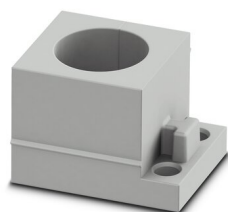

Cable sleeve

Cable sleeve - CES-STPG-GY-14 - 0801686

<https://www.phoenixcontact.com/pc/products/0801686>

Cable sleeve, small, no. of conductors: 1, type: Round cable, slotted, external cable diameter: 1x 13 mm ... 14 mm, material: SEBS (halogen-free), color: gray, length: 29.5 mm, width: 19.5 mm, height: 17 mm

Sealing frame - CES-B16-HFFS-PLBK

0801662

<https://www.phoenixcontact.com/pc/products/0801662>

Cable sleeve

Cable sleeve - CES-STPG-GY-15 - 1410521

<https://www.phoenixcontact.com/pc/products/1410521>

Cable sleeve, small, no. of conductors: 1, type: Round cable, slotted, external cable diameter: 1x 13.9 mm ... 14.2 mm, material: SEBS (halogen-free), color: gray, length: 29.5 mm, width: 19.5 mm, height: 17 mm

Cable sleeve

Cable sleeve - CES-STPG-GY-16 - 1410534

<https://www.phoenixcontact.com/pc/products/1410534>

Cable sleeve, small, no. of conductors: 1, type: Round cable, slotted, external cable diameter: 1x 14.9 mm ... 15.2 mm, material: SEBS (halogen-free), color: gray, length: 29.5 mm, width: 19.5 mm, height: 17 mm