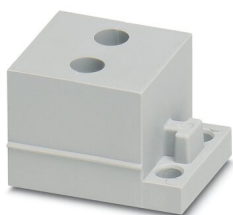

Sealing frame - CES-B16-HFFS-PLBK

0801662

<https://www.phoenixcontact.com/pc/products/0801662>

Cable sleeve

Cable sleeve - CES-STPG-GY-2X3 - 1410424

<https://www.phoenixcontact.com/pc/products/1410424>

Cable sleeve, small, no. of conductors: 2, type: Round cable, slotted, external cable diameter: 2x 2.4 mm ... 2.7 mm, material: SEBS (halogen-free), color: gray, length: 29.5 mm, width: 19.5 mm, height: 17 mm