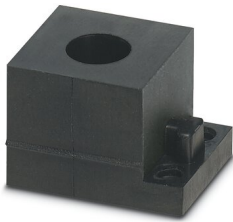

Sealing frame - CES-B24-HFFS-PLBK

0801661

<https://www.phoenixcontact.com/pc/products/0801661>

Cable sleeve

Cable sleeve - CES-SRG-BK-9 - 0801622

<https://www.phoenixcontact.com/pc/products/0801622>

Cable sleeve, small, no. of conductors: 1, type: Round cable, slotted, external cable diameter: 1x 8 mm ... 9 mm, material: NBR, color: black, length: 29.5 mm, width: 19.5 mm, height: 17 mm