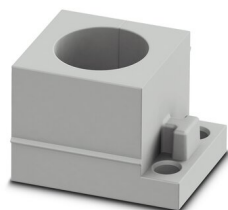

Cable sleeve

Cable sleeve - CES-STPG-GY-12 - 0801684

<https://www.phoenixcontact.com/pc/products/0801684>

Cable sleeve, small, no. of conductors: 1, type: Round cable, slotted, external cable diameter: 1x 11 mm ... 12 mm, material: SEBS (halogen-free), color: gray, length: 29.5 mm, width: 19.5 mm, height: 17 mm

Sealing frame - CES-B24-HFFS-PLBK

0801661

<https://www.phoenixcontact.com/pc/products/0801661>

Cable sleeve

Cable sleeve - CES-STPG-GY-13 - 0801685

<https://www.phoenixcontact.com/pc/products/0801685>

Cable sleeve, small, no. of conductors: 1, type: Round cable, slotted, external cable diameter: 1x 12 mm ... 13 mm, material: SEBS (halogen-free), color: gray, length: 29.5 mm, width: 19.5 mm, height: 17 mm

Cable sleeve

Cable sleeve - CES-STPG-GY-14 - 0801686

<https://www.phoenixcontact.com/pc/products/0801686>

Cable sleeve, small, no. of conductors: 1, type: Round cable, slotted, external cable diameter: 1x 13 mm ... 14 mm, material: SEBS (halogen-free), color: gray, length: 29.5 mm, width: 19.5 mm, height: 17 mm