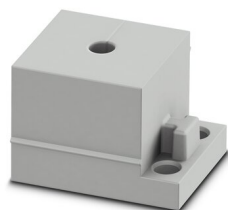

Sealing frame - CES-B24-HFFS-PLBK

0801661

<https://www.phoenixcontact.com/pc/products/0801661>

Cable sleeve

Cable sleeve - CES-STPG-GY-5 - 0801675

<https://www.phoenixcontact.com/pc/products/0801675>

Cable sleeve, small, no. of conductors: 1, type: Round cable, slotted, external cable diameter: 1x 4 mm ... 5 mm, material: SEBS (halogen-free), color: gray, length: 29.5 mm, width: 19.5 mm, height: 17 mm

Cable sleeve

Cable sleeve - CES-STPG-GY-6 - 0801676

<https://www.phoenixcontact.com/pc/products/0801676>

Cable sleeve, small, no. of conductors: 1, type: Round cable, slotted, external cable diameter: 1x 5 mm ... 6 mm, material: SEBS (halogen-free), color: gray, length: 29.5 mm, width: 19.5 mm, height: 17 mm