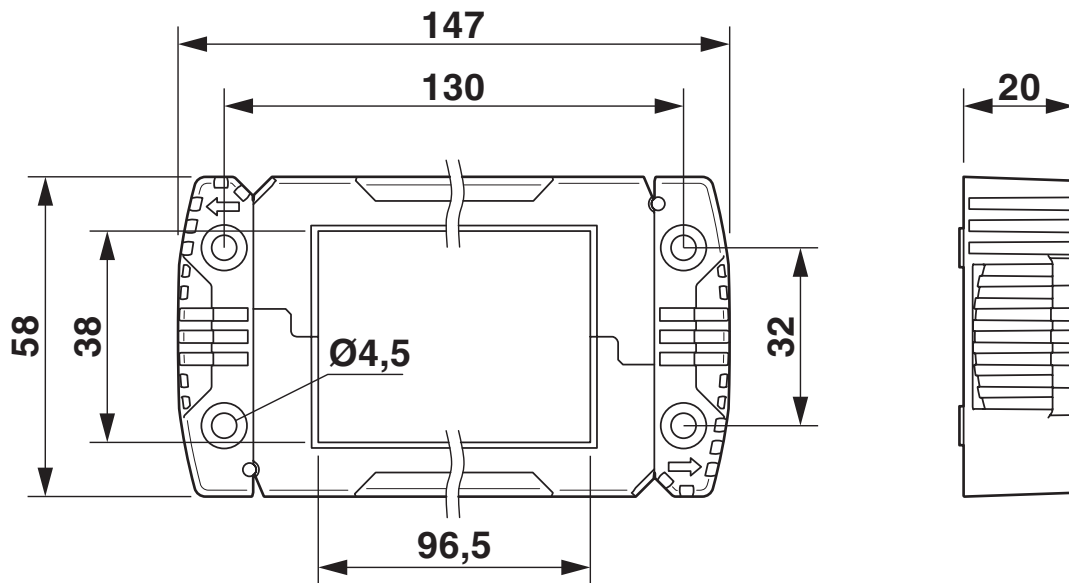

Sealing frame - CES-B24-HFFS-PLBK

0801661

<https://www.phoenixcontact.com/pc/products/0801661>

Drawings

Dimensional drawing