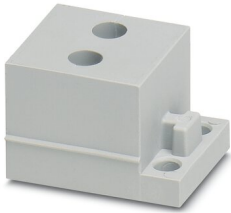

Sealing frame - CES-B24-HFFS-PLBK

0801661

<https://www.phoenixcontact.com/pc/products/0801661>

Cable sleeve

Cable sleeve - CES-STPG-GY-2X3 - 1410424

<https://www.phoenixcontact.com/pc/products/1410424>

Cable sleeve, small, no. of conductors: 2, type: Round cable, slotted, external cable diameter: 2x 2.4 mm ... 2.7 mm, material: SEBS (halogen-free), color: gray, length: 29.5 mm, width: 19.5 mm, height: 17 mm