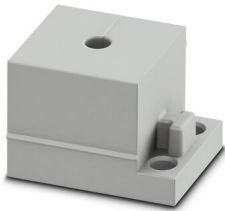

Cable sleeve

Cable sleeve - CES-STPG-GY-6 - 0801676

<https://www.phoenixcontact.com/pc/products/0801676>

Cable sleeve, small, no. of conductors: 1, type: Round cable, slotted, external cable diameter: 1x 5 mm ... 6 mm, material: SEBS (halogen-free), color: gray, length: 29.5 mm, width: 19.5 mm, height: 17 mm

Sealing frame - CES-B24-HFFS-PLBK

0801661

<https://www.phoenixcontact.com/pc/products/0801661>

Cable sleeve

Cable sleeve - CES-STPG-GY-7 - 0801677

<https://www.phoenixcontact.com/pc/products/0801677>

Cable sleeve, small, no. of conductors: 1, type: Round cable, slotted, external cable diameter: 1x 6 mm ... 7 mm, material: SEBS (halogen-free), color: gray, length: 29.5 mm, width: 19.5 mm, height: 17 mm

Cable sleeve

Cable sleeve - CES-STPG-GY-8 - 0801679

<https://www.phoenixcontact.com/pc/products/0801679>

Cable sleeve, small, no. of conductors: 1, type: Round cable, slotted, external cable diameter: 1x 7 mm ... 8 mm, material: SEBS (halogen-free), color: gray, length: 29.5 mm, width: 19.5 mm, height: 17 mm