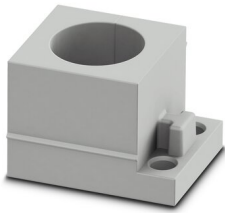

Cable sleeve

Cable sleeve - CES-STPG-GY-14 - 0801686

<https://www.phoenixcontact.com/pc/products/0801686>

Cable sleeve, small, no. of conductors: 1, type: Round cable, slotted, external cable diameter: 1x 13 mm ... 14 mm, material: SEBS (halogen-free), color: gray, length: 29.5 mm, width: 19.5 mm, height: 17 mm

Sealing frame - CES-B24-HFFS-PLBK

0801661

<https://www.phoenixcontact.com/pc/products/0801661>

Cable sleeve

Cable sleeve - CES-STPG-GY-15 - 1410521

<https://www.phoenixcontact.com/pc/products/1410521>

Cable sleeve, small, no. of conductors: 1, type: Round cable, slotted, external cable diameter: 1x 13.9 mm ... 14.2 mm, material: SEBS (halogen-free), color: gray, length: 29.5 mm, width: 19.5 mm, height: 17 mm

Cable sleeve

Cable sleeve - CES-STPG-GY-16 - 1410534

<https://www.phoenixcontact.com/pc/products/1410534>

Cable sleeve, small, no. of conductors: 1, type: Round cable, slotted, external cable diameter: 1x 14.9 mm ... 15.2 mm, material: SEBS (halogen-free), color: gray, length: 29.5 mm, width: 19.5 mm, height: 17 mm