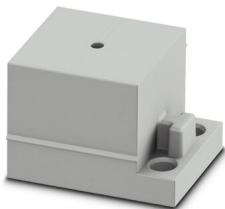

Cable sleeve

Cable sleeve - CES-STPG-GY-2 - 0801672

<https://www.phoenixcontact.com/pc/products/0801672>

Cable sleeve, small, no. of conductors: 1, type: Round cable, slotted, external cable diameter: 1x 1 mm ... 2 mm, material: SEBS (halogen-free), color: gray, length: 29.5 mm, width: 19.5 mm, height: 17 mm

Sealing frame - CES-B24-HFFS-PLBK

0801661

<https://www.phoenixcontact.com/pc/products/0801661>

Cable sleeve

Cable sleeve - CES-STPG-GY-3 - 0801673

<https://www.phoenixcontact.com/pc/products/0801673>

Cable sleeve, small, no. of conductors: 1, type: Round cable, slotted, external cable diameter: 1x 2 mm ... 3 mm, material: SEBS (halogen-free), color: gray, length: 29.5 mm, width: 19.5 mm, height: 17 mm

Cable sleeve

Cable sleeve - CES-STPG-GY-4 - 0801674

<https://www.phoenixcontact.com/pc/products/0801674>

Cable sleeve, small, no. of conductors: 1, type: Round cable, slotted, external cable diameter: 1x 3 mm ... 4 mm, material: SEBS (halogen-free), color: gray, length: 29.5 mm, width: 19.5 mm, height: 17 mm