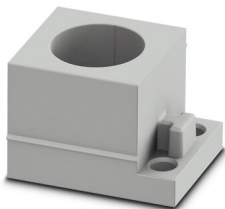

Cable sleeve

Cable sleeve - CES-STPG-GY-14 - 0801686

<https://www.phoenixcontact.com/pc/products/0801686>

Cable sleeve, small, no. of conductors: 1, type: Round cable, slotted, external cable diameter: 1x 13 mm ... 14 mm, material: SEBS (halogen-free), color: gray, length: 29.5 mm, width: 19.5 mm, height: 17 mm

Sealing frame - CES-B24-HFFS-PLBK

0801661

<https://www.phoenixcontact.com/pc/products/0801661>

Cable sleeve

Cable sleeve - CES-STPG-GY-15 - 1410521

<https://www.phoenixcontact.com/pc/products/1410521>

Cable sleeve, small, no. of conductors: 1, type: Round cable, slotted, external cable diameter: 1x 13.9 mm ... 14.2 mm, material: SEBS (halogen-free), color: gray, length: 29.5 mm, width: 19.5 mm, height: 17 mm

Cable sleeve

Cable sleeve - CES-STPG-GY-16 - 1410534

<https://www.phoenixcontact.com/pc/products/1410534>

Cable sleeve, small, no. of conductors: 1, type: Round cable, slotted, external cable diameter: 1x 14.9 mm ... 15.2 mm, material: SEBS (halogen-free), color: gray, length: 29.5 mm, width: 19.5 mm, height: 17 mm