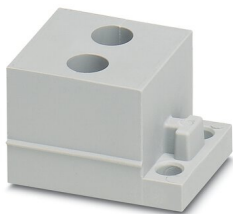

Sealing frame - CES-B24-HFFS-PLBK

0801661

<https://www.phoenixcontact.com/pc/products/0801661>

Cable sleeve

Cable sleeve - CES-STPG-GY-2X5 - 0801708

<https://www.phoenixcontact.com/pc/products/0801708>

Cable sleeve, small, no. of conductors: 2, type: Round cable, slotted, external cable diameter: 2x 4 mm ... 5 mm, material: SEBS (halogen-free), color: gray, length: 29.5 mm, width: 19.5 mm, height: 17 mm

Cable sleeve

Cable sleeve - CES-STPG-GY-2X6 - 0801709

<https://www.phoenixcontact.com/pc/products/0801709>

Cable sleeve, small, no. of conductors: 2, type: Round cable, slotted, external cable diameter: 2x 5 mm ... 6 mm, material: SEBS (halogen-free), color: gray, length: 29.5 mm, width: 19.5 mm, height: 17 mm