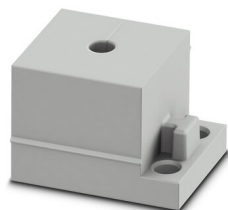

Sealing frame - CES-B24-HFFS-PLBK

0801661

<https://www.phoenixcontact.com/pc/products/0801661>

Cable sleeve

Cable sleeve - CES-STPG-GY-5 - 0801675

<https://www.phoenixcontact.com/pc/products/0801675>

Cable sleeve, small, no. of conductors: 1, type: Round cable, slotted, external cable diameter: 1x 4 mm ... 5 mm, material: SEBS (halogen-free), color: gray, length: 29.5 mm, width: 19.5 mm, height: 17 mm

Cable sleeve

Cable sleeve - CES-STPG-GY-6 - 0801676

<https://www.phoenixcontact.com/pc/products/0801676>

Cable sleeve, small, no. of conductors: 1, type: Round cable, slotted, external cable diameter: 1x 5 mm ... 6 mm, material: SEBS (halogen-free), color: gray, length: 29.5 mm, width: 19.5 mm, height: 17 mm