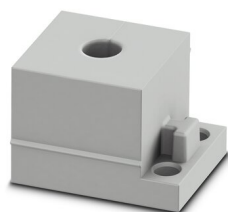

Cable sleeve

Cable sleeve - CES-STPG-GY-8 - 0801679

<https://www.phoenixcontact.com/pc/products/0801679>

Cable sleeve, small, no. of conductors: 1, type: Round cable, slotted, external cable diameter: 1x 7 mm ... 8 mm, material: SEBS (halogen-free), color: gray, length: 29.5 mm, width: 19.5 mm, height: 17 mm

Sealing frame - CES-B24-HFFS-PLBK

0801661

<https://www.phoenixcontact.com/pc/products/0801661>

Cable sleeve

Cable sleeve - CES-STPG-GY-9 - 0801680

<https://www.phoenixcontact.com/pc/products/0801680>

Cable sleeve, small, no. of conductors: 1, type: Round cable, slotted, external cable diameter: 1x 8 mm ... 9 mm, material: SEBS (halogen-free), color: gray, length: 29.5 mm, width: 19.5 mm, height: 17 mm

Cable sleeve

Cable sleeve - CES-STPG-GY-10 - 0801682

<https://www.phoenixcontact.com/pc/products/0801682>

Cable sleeve, small, no. of conductors: 1, type: Round cable, slotted, external cable diameter: 1x 9 mm ... 10 mm, material: SEBS (halogen-free), color: gray, length: 29.5 mm, width: 19.5 mm, height: 17 mm