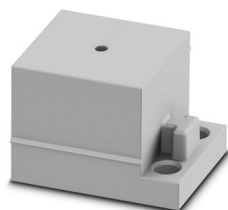

0801661

<https://www.phoenixcontact.com/pc/products/0801661>

Screwdriver

Screwdriver - SF-M BH - 1212070

<https://www.phoenixcontact.com/pc/products/1212070>

Bit screwdriver, with 1/4" quick-action chuck, handle length 119 mm, 2-component handle, with non-slip grip, suitable for bits according to DIN 3126-C 6.3 and E 6.3/ISO 1173, magnetic

Cable sleeve

Cable sleeve - CES-STPG-GY-2 - 0801672

<https://www.phoenixcontact.com/pc/products/0801672>

Cable sleeve, small, no. of conductors: 1, type: Round cable, slotted, external cable diameter: 1x 1 mm ... 2 mm, material: SEBS (halogen-free), color: gray, length: 29.5 mm, width: 19.5 mm, height: 17 mm