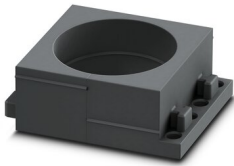

Sealing frame - CES-B24-HFFS-PLBK

0801661

<https://www.phoenixcontact.com/pc/products/0801661>

Cable sleeve

Cable sleeve - CES-LRG-BK-32 - 0801654

<https://www.phoenixcontact.com/pc/products/0801654>

Cable sleeve, large, no. of conductors: 1, type: Round cable, slotted, external cable diameter: 1x 31 mm ... 32 mm, material: NBR, color: black, length: 53 mm, width: 39 mm, height: 17 mm