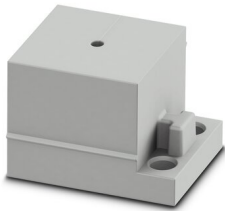

Cable sleeve

Cable sleeve - CES-STPG-GY-2 - 0801672

<https://www.phoenixcontact.com/pc/products/0801672>

Cable sleeve, small, no. of conductors: 1, type: Round cable, slotted, external cable diameter: 1x 1 mm ... 2 mm, material: SEBS (halogen-free), color: gray, length: 29.5 mm, width: 19.5 mm, height: 17 mm

Sealing frame - CES-B24-HFFS-PLBK

0801661

<https://www.phoenixcontact.com/pc/products/0801661>

Cable sleeve

Cable sleeve - CES-STPG-GY-3 - 0801673

<https://www.phoenixcontact.com/pc/products/0801673>

Cable sleeve, small, no. of conductors: 1, type: Round cable, slotted, external cable diameter: 1x 2 mm ... 3 mm, material: SEBS (halogen-free), color: gray, length: 29.5 mm, width: 19.5 mm, height: 17 mm

Cable sleeve

Cable sleeve - CES-STPG-GY-4 - 0801674

<https://www.phoenixcontact.com/pc/products/0801674>

Cable sleeve, small, no. of conductors: 1, type: Round cable, slotted, external cable diameter: 1x 3 mm ... 4 mm, material: SEBS (halogen-free), color: gray, length: 29.5 mm, width: 19.5 mm, height: 17 mm