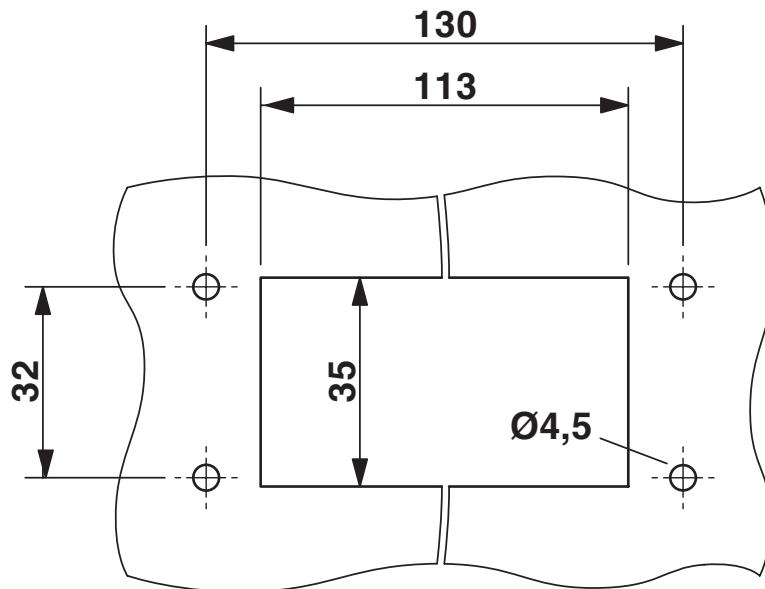

Dimensional drawing