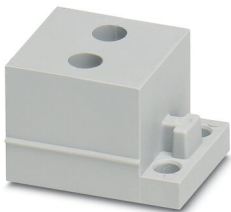

Sealing frame - CES-B24-HFFS-PLBK

0801661

<https://www.phoenixcontact.com/pc/products/0801661>

Cable sleeve

Cable sleeve - CES-STPG-GY-2X3 - 1410424

<https://www.phoenixcontact.com/pc/products/1410424>

Cable sleeve, small, no. of conductors: 2, type: Round cable, slotted, external cable diameter: 2x 2.4 mm ... 2.7 mm, material: SEBS (halogen-free), color: gray, length: 29.5 mm, width: 19.5 mm, height: 17 mm

Cable sleeve

Cable sleeve - CES-STPG-GY-2X4 - 1410438

<https://www.phoenixcontact.com/pc/products/1410438>

Cable sleeve, small, no. of conductors: 2, type: Round cable, slotted, external cable diameter: 2x 3.4 mm ... 3.7 mm, material: SEBS (halogen-free), color: gray, length: 29.5 mm, width: 19.5 mm, height: 17 mm