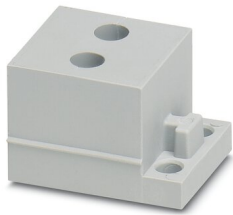

Sealing frame - CES-B24-HFFS-PLBK

0801661

<https://www.phoenixcontact.com/pc/products/0801661>

Cable sleeve

Cable sleeve - CES-STPG-GY-2X5 - 0801708

<https://www.phoenixcontact.com/pc/products/0801708>

Cable sleeve, small, no. of conductors: 2, type: Round cable, slotted, external cable diameter: 2x 4 mm ... 5 mm, material: SEBS (halogen-free), color: gray, length: 29.5 mm, width: 19.5 mm, height: 17 mm