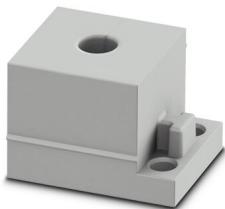

Cable sleeve

Cable sleeve - CES-STPG-GY-6 - 0801676

<https://www.phoenixcontact.com/pc/products/0801676>

Cable sleeve, small, no. of conductors: 1, type: Round cable, slotted, external cable diameter: 1x 5 mm ... 6 mm, material: SEBS (halogen-free), color: gray, length: 29.5 mm, width: 19.5 mm, height: 17 mm

Sealing frame - CES-B24-HFFS-PLBK

0801661

<https://www.phoenixcontact.com/pc/products/0801661>

Cable sleeve

Cable sleeve - CES-STPG-GY-7 - 0801677

<https://www.phoenixcontact.com/pc/products/0801677>

Cable sleeve, small, no. of conductors: 1, type: Round cable, slotted, external cable diameter: 1x 6 mm ... 7 mm, material: SEBS (halogen-free), color: gray, length: 29.5 mm, width: 19.5 mm, height: 17 mm

Cable sleeve

Cable sleeve - CES-STPG-GY-8 - 0801679

<https://www.phoenixcontact.com/pc/products/0801679>

Cable sleeve, small, no. of conductors: 1, type: Round cable, slotted, external cable diameter: 1x 7 mm ... 8 mm, material: SEBS (halogen-free), color: gray, length: 29.5 mm, width: 19.5 mm, height: 17 mm